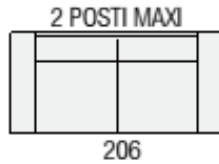

## Andria Sofa/Sofa Bed Range

The Andria is a modern shape yet contemporary in functionality, collection comprising of 3 sizes of sofas & sofa beds, plus coordinating chairs. Also available as a corner sofa bed chaise option.

**2 Seater Sofa**

Width 186cm x Depth 103cm x  
Height 97cm

**2 Seater Maxi Sofa**

Width 206cm x Depth 103cm x  
Height 97cm

**3 Seater Sofa**

Width 226cm x Depth 103cm x  
Height 97cm

**Small Armchair**

Width 105cm x Depth 103cm x  
Height 97cm