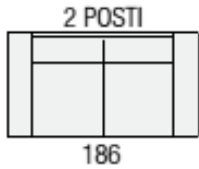

## Andria Sofa/Sofa Bed Range

The Andria is a modern shape yet contemporary in functionality, collection comprising of 3 sizes of sofas & sofa beds, plus coordinating chairs. Also available as a corner sofa bed chaise option.

**2 Seater Sofa**

Width 186cm x Depth 103cm x  
Height 97cm

**2 Seater Maxi Sofa**

Width 206cm x Depth 103cm x  
Height 97cm

**3 Seater Sofa**

Width 226cm x Depth 103cm x  
Height 97cm

**Small Armchair**

Width 105cm x Depth 103cm x  
Height 97cm

**Armchair**

Width 136cm x Depth 103cm x  
Height 97cm

**Armchair With Bed**

Width 136cm x Depth 210cm x  
Height 97cm

**2 Seater With Bed**

Width 186cm x Depth 210cm x  
Height 97cm

**2 Seater Maxi Sofa With Sofa Bed**