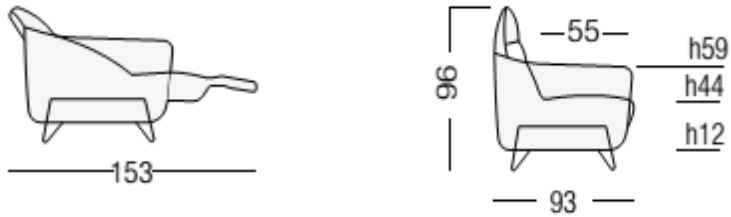

Feet Available in Teal, Yellow, Red, White, Dark Brown, Dark Grey, Blue, Burgundy,
Polished Brass, Titanium, Polished Chrome Steel or Black Matt

Sofas and Chairs