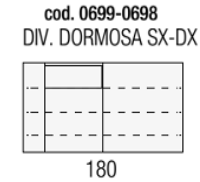

Choose from a range of metal finishes

Sofas and Chair

3 Seater

2 Seater

Armchair

Rectangular Footstool

Modular Corner Sections

**Maxi Chair Peninsula
LHF/RHF**

**3 Seater 1 Arm
LHF/RHF**

**2 Seater 1 Arm
LHF/RHF**

**LHF/RHF Standing
Alone Chaise Longue**

**Chaise Lounge 1 Arm
LHF/RHF**

**Chair Peninsula
LHF/RHF**

**2 Seater Peninsula
LHF/RHF**

**2 Seater Maxi Peninsula
LHF/RHF**