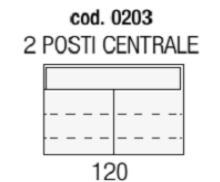

**3 Seater 1 Arm
LHF/RHF**

**2 Seater 1 Arm
LHF/RHF**

**LHF/RHF Standing
Alone Chaise Longue**

**Chaise Lounge 1 Arm
LHF/RHF**

**Chair Peninsula
LHF/RHF**

**2 Seater Peninsula
LHF/RHF**

**2 Seater Maxi Peninsula
LHF/RHF**

**Corner & Chair Peninsula
LHF/RHF
W/Mech**

**Mini Corner & Chair Peninsula
LHF/RHF
W/Mech**

**3 Seater
3 cushions
1 Arm LHF/RHF**

Armless 2 Seater

**Chair Peninsula
LHF/RHF**

Armless 2 Seater Maxi

Corner