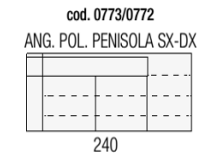

**3 Seater 1 Arm
LHF/RHF**

**2 Seater 1 Arm
LHF/RHF**

**LHF/RHF Standing
Alone Chaise Longue**

**Chaise Lounge 1 Arm
LHF/RHF**

**Chair Peninsula
LHF/RHF**

**2 Seater Peninsula
LHF/RHF**

**2 Seater Maxi Peninsula
LHF/RHF**

**Corner & Chair Peninsula
LHF/RHF
W/Mech**

**Mini Corner & Chair Peninsula
LHF/RHF
W/Mech**

**3 Seater
3 cushions
1 Arm LHF/RHF**

Armless 2 Seater

**Chair Peninsula
LHF/RHF**

Armless 2 Seater Maxi

Corner