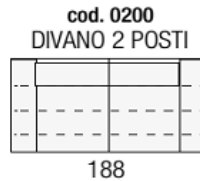

Available in a range of leathers that can be attractively 2 toned or simply one colour.

Choose from a range of metal finishes

Sofas and Chair

2 Seater

Modular Corner Sections