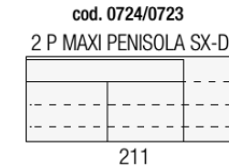

**3 Seater 1 Arm
LHF/RHF**

**2 Seater 1 Arm
LHF/RHF**

**LHF/RHF Standing
Alone Chaise Longue**

**Chaise Lounge 1 Arm
LHF/RHF**

**Chair Peninsula
LHF/RHF**

**2 Seater Peninsula
LHF/RHF**

**2 Seater Maxi Peninsula
LHF/RHF**

**Corner & Chair Peninsula
LHF/RHF
W/Mech**

**Mini Corner & Chair Peninsula
LHF/RHF
W/Mech**

**3 Seater
3 cushions
1 Arm LHF/RHF**

Armless 2 Seater

**Chair Peninsula
LHF/RHF**

Armless 2 Seater Maxi

Corner