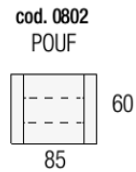

Choose from a range of metal finishes

Sofas and Chair

3 Seater

2 Seater

Armchair

Rectangular Footstool

Modular Corner Sections

**Maxi Chair Peninsula
LHF/RHF**

**3 Seater 1 Arm
LHF/RHF**

**2 Seater 1 Arm
LHF/RHF**

**LHF/RHF Standing
Alone Chaise Longue**

**Chaise Lounge 1 Arm
LHF/RHF**

**Chair Peninsula
LHF/RHF**

**2 Seater Peninsula
LHF/RHF**

**2 Seater Maxi Peninsula
LHF/RHF**