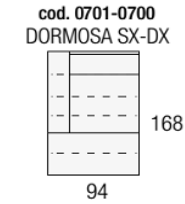

Choose from a range of metal finishes

Sofas and Chair

3 Seater

2 Seater

Armchair

Rectangular Footstool

Modular Corner Sections

**Maxi Chair Peninsula
LHF/RHF**

**3 Seater 1 Arm
LHF/RHF**

**2 Seater 1 Arm
LHF/RHF**

**LHF/RHF Standing
Alone Chaise Longue**

**Chaise Lounge 1 Arm
LHF/RHF**

**Chair Peninsula
LHF/RHF**

**2 Seater Peninsula
LHF/RHF**

**2 Seater Maxi Peninsula
LHF/RHF**