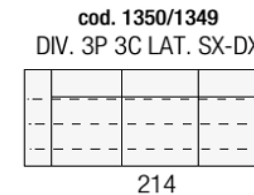

**3 Seater 1 Arm
LHF/RHF**

**2 Seater 1 Arm
LHF/RHF**

**LHF/RHF Standing
Alone Chaise Longue**

**Chaise Lounge 1 Arm
LHF/RHF**

**Chair Peninsula
LHF/RHF**

**2 Seater Peninsula
LHF/RHF**

**2 Seater Maxi Peninsula
LHF/RHF**

**Corner & Chair Peninsula
LHF/RHF
W/Mech**

**Mini Corner & Chair Peninsula
LHF/RHF
W/Mech**

**3 Seater
3 cushions
1 Arm LHF/RHF**

Armless 2 Seater

**Chair Peninsula
LHF/RHF**

Armless 2 Seater Maxi

Corner