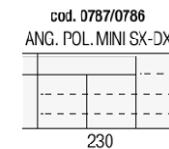

**3 Seater 1 Arm
LHF/RHF**

**2 Seater 1 Arm
LHF/RHF**

**LHF/RHF Standing
Alone Chaise Longue**

**Chaise Lounge 1 Arm
LHF/RHF**

**Chair Peninsula
LHF/RHF**

**2 Seater Peninsula
LHF/RHF**

**2 Seater Maxi Peninsula
LHF/RHF**

**Corner & Chair Peninsula
LHF/RHF
W/Mech**

**Mini Corner & Chair Peninsula
LHF/RHF
W/Mech**

**3 Seater
3 cushions
1 Arm LHF/RHF**

Armless 2 Seater

**Chair Peninsula
LHF/RHF**

Armless 2 Seater Maxi

Corner