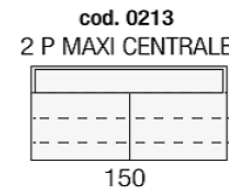

**3 Seater 1 Arm
LHF/RHF**

**2 Seater 1 Arm
LHF/RHF**

**LHF/RHF Standing
Alone Chaise Longue**

**Chaise Lounge 1 Arm
LHF/RHF**

**Chair Peninsula
LHF/RHF**

**2 Seater Peninsula
LHF/RHF**

**2 Seater Maxi Peninsula
LHF/RHF**

**Corner & Chair Peninsula
LHF/RHF
W/Mech**

**Mini Corner & Chair Peninsula
LHF/RHF
W/Mech**

**3 Seater
3 cushions
1 Arm LHF/RHF**

Armless 2 Seater

**Chair Peninsula
LHF/RHF**

Armless 2 Seater Maxi

Corner