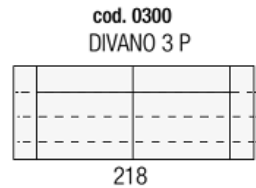

Available in a range of leathers that can be attractively 2 toned or simply one colour.

Choose from a range of metal finishes

Sofas and Chair

3 Seater