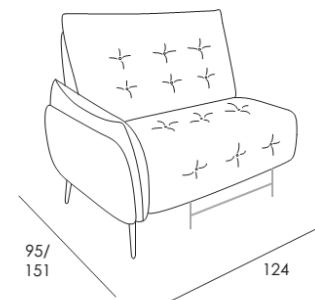

[www.beadlecromeinteriors.co.uk](http://www.beadlecromeinteriors.co.uk)

Maxi recliner chair 1 arm

**Maxi Recliner Chair 1 Arm**

Width 124cm x Depth 95/151cm x Seat Height 46cm x Height 99cm

Code 60  
Small Armchair

**Small Armchair**

Width 109cm x Height 99cm x  
Seat Height 46cm x Depth 95cm

Code 143  
Small recliner chair

**Small Recliner Chair**

Width 109cm x Height 99cm x  
Seat Height 46cm x Depth 95cm

Corner and terminal chair

**Corner and Terminal Chair**

Width 145cm x Depth 142cm x Seat Height 46cm x Height 99cm

**Large Sofa**

Width 233cm x Height 99cm x Seat  
Height 46cm x Depth 95cm

**Large Reclining Sofa**

Width 233cm x Height 99cm x Seat  
Height 46cm x Depth 95cm

Width 193cm x Height 99cm x Seat  
Height 46cm x Depth 95cm

**Medium Sofa**

Width 213cm x Height 99cm x Seat  
Height 46cm x Depth 95cm

**Small Reclining Sofa**

Width 193cm x Height 99cm x  
Seat Height 46cm x Depth 95cm