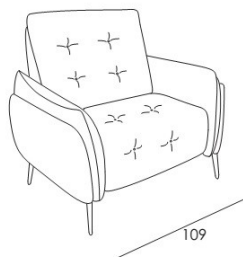

[www.beadlecromeinteriors.co.uk](http://www.beadlecromeinteriors.co.uk)

Maxi recliner chair 1 arm

**Maxi Recliner Chair 1 Arm**

Width 124cm x Depth 95/151cm x Seat Height 46cm x Height 99cm

Code 60  
Small Armchair

**Small Armchair**

Width 109cm x Height 99cm x  
Seat Height 46cm x Depth 95cm

Code 143  
Small recliner chair

**Small Recliner Chair**

Width 109cm x Height 99cm x  
Seat Height 46cm x Depth 95cm

Corner and terminal chair

**Corner and Terminal Chair**

Width 145cm x Depth 142cm x Seat Height 46cm x Height 99cm

**Large Sofa**

Width 233cm x Height 99cm x Seat  
Height 46cm x Depth 95cm

**Large Reclining Sofa**

Width 233cm x Height 99cm x Seat  
Height 46cm x Depth 95cm

Width 193cm x Height 99cm x Seat  
Height 46cm x Depth 95cm

**Medium Sofa**

Width 213cm x Height 99cm x Seat  
Height 46cm x Depth 95cm

**Small Reclining Sofa**

Width 193cm x Height 99cm x  
Seat Height 46cm x Depth 95cm