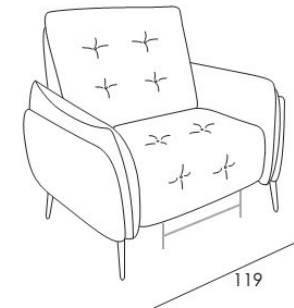

**Small Armchair**

Width 109cm x Height 99cm x  
Seat Height 46cm x Depth 95cm

Code 143  
Small recliner chair

**Small Recliner Chair**

Width 109cm x Height 99cm x  
Seat Height 46cm x Depth 95cm

Corner and terminal chair

**Corner and Terminal Chair**

Width 145cm x Depth 142cm x Seat Height 46cm x Height 99cm

**Large Sofa**

Width 233cm x Height 99cm x Seat  
Height 46cm x Depth 95cm

**Large Reclining Sofa**

Width 233cm x Height 99cm x Seat  
Height 46cm x Depth 95cm

Code 03  
Armchair

**Armchair**

Width 119cm x Height 99cm x  
Seat Height 46cm x Depth 95cm

Code 36  
Recliner Chair

**Recliner Chair**

Width 119cm x Height 99cm x Seat  
Height 46cm x Depth 95cm

**Small Sofa**

Width 193cm x Height 99cm x Seat  
Height 46cm x Depth 95cm

**Medium Sofa**

Width 213cm x Height 99cm x Seat  
Height 46cm x Depth 95cm

**Small Reclining Sofa**

Width 193cm x Height 99cm x  
Seat Height 46cm x Depth 95cm