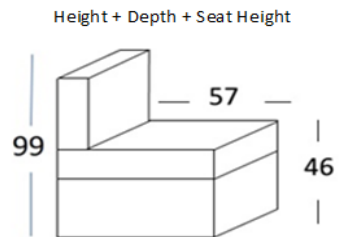

[www.beadlecromeinteriors.co.uk](http://www.beadlecromeinteriors.co.uk)

Maxi recliner chair 1 arm

**Maxi Recliner Chair 1 Arm**

Width 124cm x Depth 95/151cm x Seat Height 46cm x Height 99cm

Code 60  
Small Armchair

**Small Armchair**

Width 109cm x Height 99cm x  
Seat Height 46cm x Depth 95cm

Code 143  
Small recliner chair

**Small Recliner Chair**

Width 109cm x Height 99cm x  
Seat Height 46cm x Depth 95cm

Corner and terminal chair

**Corner and Terminal Chair**

Width 145cm x Depth 142cm x Seat Height 46cm x Height 99cm

**Large Sofa**

Width 233cm x Height 99cm x Seat  
Height 46cm x Depth 95cm

**Large Reclining Sofa**

Width 233cm x Height 99cm x Seat  
Height 46cm x Depth 95cm

Width 193cm x Height 99cm x Seat  
Height 46cm x Depth 95cm

**Medium Sofa**

Width 213cm x Height 99cm x Seat  
Height 46cm x Depth 95cm

**Small Reclining Sofa**

Width 193cm x Height 99cm x  
Seat Height 46cm x Depth 95cm