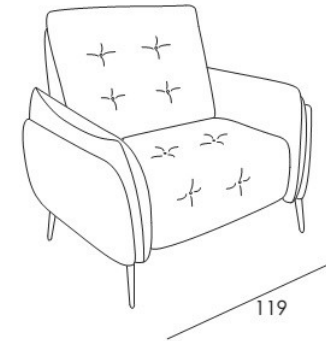

**Small Armchair**

Width 109cm x Height 99cm x  
Seat Height 46cm x Depth 95cm

Code 143  
Small recliner chair

**Small Recliner Chair**

Width 109cm x Height 99cm x  
Seat Height 46cm x Depth 95cm

Corner and terminal chair

**Corner and Terminal Chair**

Width 145cm x Depth 142cm x Seat Height 46cm x Height 99cm

**Large Sofa**

Width 233cm x Height 99cm x Seat  
Height 46cm x Depth 95cm

**Large Reclining Sofa**

Width 233cm x Height 99cm x Seat  
Height 46cm x Depth 95cm

Code 03  
Armchair

**Armchair**

Width 119cm x Height 99cm x  
Seat Height 46cm x Depth 95cm

Code 36  
Recliner Chair

**Recliner Chair**

Width 119cm x Height 99cm x Seat  
Height 46cm x Depth 95cm

**Small Sofa**

Width 193cm x Height 99cm x Seat  
Height 46cm x Depth 95cm

**Medium Sofa**

Width 213cm x Height 99cm x Seat  
Height 46cm x Depth 95cm

**Small Reclining Sofa**

Width 193cm x Height 99cm x  
Seat Height 46cm x Depth 95cm