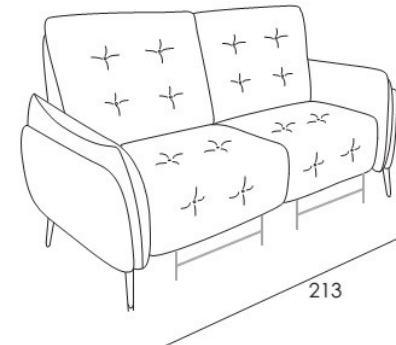

**Corner and Terminal Chair**

Width 145cm x Depth 142cm x Seat Height 46cm x Height 99cm

**Large Sofa**

Width 233cm x Height 99cm x Seat  
Height 46cm x Depth 95cm

**Large Reclining Sofa**

Width 233cm x Height 99cm x Seat  
Height 46cm x Depth 95cm

Code 03  
Armchair

**Armchair**

Width 119cm x Height 99cm x  
Seat Height 46cm x Depth 95cm

Code 36  
Recliner Chair

**Recliner Chair**

Width 119cm x Height 99cm x Seat  
Height 46cm x Depth 95cm

**Small Sofa**

Width 193cm x Height 99cm x Seat  
Height 46cm x Depth 95cm

**Medium Sofa**

Width 213cm x Height 99cm x Seat  
Height 46cm x Depth 95cm

**Small Reclining Sofa**

Width 193cm x Height 99cm x  
Seat Height 46cm x Depth 95cm

**Medium Reclining Sofa**

Width 213cm x Height 99cm x  
Seat Height 46cm x Depth 95cm