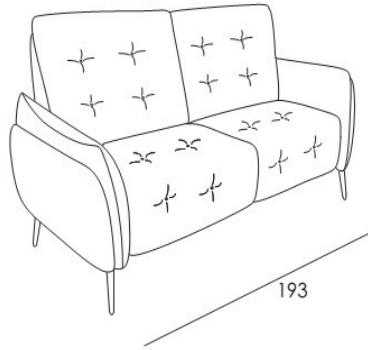

**Corner and Terminal Chair**

Width 145cm x Depth 142cm x Seat Height 46cm x Height 99cm

**Large Sofa**

Width 233cm x Height 99cm x Seat  
Height 46cm x Depth 95cm

**Large Reclining Sofa**

Width 233cm x Height 99cm x Seat  
Height 46cm x Depth 95cm

Code 03  
Armchair

**Armchair**

Width 119cm x Height 99cm x  
Seat Height 46cm x Depth 95cm

Code 36  
Recliner Chair

**Recliner Chair**

Width 119cm x Height 99cm x Seat  
Height 46cm x Depth 95cm

**Small Sofa**

Width 193cm x Height 99cm x Seat  
Height 46cm x Depth 95cm

**Medium Sofa**

Width 213cm x Height 99cm x Seat  
Height 46cm x Depth 95cm

**Small Reclining Sofa**

Width 193cm x Height 99cm x  
Seat Height 46cm x Depth 95cm

**Medium Reclining Sofa**

Width 213cm x Height 99cm x  
Seat Height 46cm x Depth 95cm