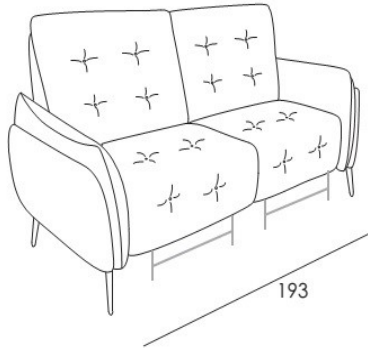

**Corner and Terminal Chair**

Width 145cm x Depth 142cm x Seat Height 46cm x Height 99cm

**Large Sofa**

Width 233cm x Height 99cm x Seat  
Height 46cm x Depth 95cm

**Large Reclining Sofa**

Width 233cm x Height 99cm x Seat  
Height 46cm x Depth 95cm

Code 03  
Armchair

**Armchair**

Width 119cm x Height 99cm x  
Seat Height 46cm x Depth 95cm

Code 36  
Recliner Chair

**Recliner Chair**

Width 119cm x Height 99cm x Seat  
Height 46cm x Depth 95cm

**Small Sofa**

Width 193cm x Height 99cm x Seat  
Height 46cm x Depth 95cm

**Medium Sofa**

Width 213cm x Height 99cm x Seat  
Height 46cm x Depth 95cm

**Small Reclining Sofa**

Width 193cm x Height 99cm x  
Seat Height 46cm x Depth 95cm

**Medium Reclining Sofa**

Width 213cm x Height 99cm x  
Seat Height 46cm x Depth 95cm