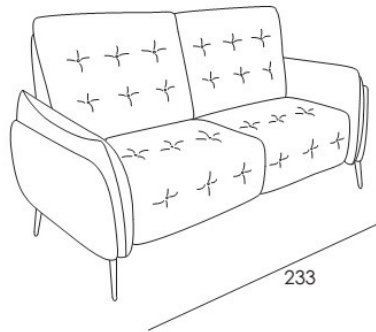

[www.beadlecromeinteriors.co.uk](http://www.beadlecromeinteriors.co.uk)

Maxi recliner chair 1 arm

**Maxi Recliner Chair 1 Arm**

Width 124cm x Depth 95/151cm x Seat Height 46cm x Height 99cm

Code 60  
Small Armchair

**Small Armchair**

Width 109cm x Height 99cm x  
Seat Height 46cm x Depth 95cm

Code 143  
Small recliner chair

**Small Recliner Chair**

Width 109cm x Height 99cm x  
Seat Height 46cm x Depth 95cm

Corner and terminal chair

**Corner and Terminal Chair**

Width 145cm x Depth 142cm x Seat Height 46cm x Height 99cm

**Large Sofa**

Width 233cm x Height 99cm x Seat  
Height 46cm x Depth 95cm

**Large Reclining Sofa**

Width 233cm x Height 99cm x Seat  
Height 46cm x Depth 95cm

Width 193cm x Height 99cm x Seat  
Height 46cm x Depth 95cm

**Medium Sofa**

Width 213cm x Height 99cm x Seat  
Height 46cm x Depth 95cm

**Small Reclining Sofa**

Width 193cm x Height 99cm x  
Seat Height 46cm x Depth 95cm