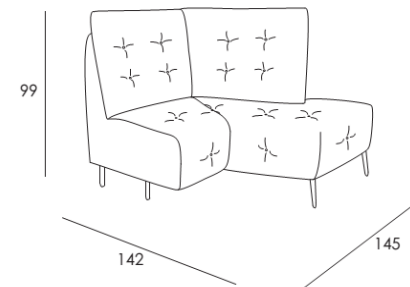

[www.beadlecromeinteriors.co.uk](http://www.beadlecromeinteriors.co.uk)

Maxi recliner chair 1 arm

**Maxi Recliner Chair 1 Arm**

Width 124cm x Depth 95/151cm x Seat Height 46cm x Height 99cm

Code 60  
Small Armchair

**Small Armchair**

Width 109cm x Height 99cm x  
Seat Height 46cm x Depth 95cm

Code 143  
Small recliner chair

**Small Recliner Chair**

Width 109cm x Height 99cm x  
Seat Height 46cm x Depth 95cm

Corner and terminal chair

**Corner and Terminal Chair**

Width 145cm x Depth 142cm x Seat Height 46cm x Height 99cm

**Large Sofa**

Width 233cm x Height 99cm x Seat  
Height 46cm x Depth 95cm

**Large Reclining Sofa**

Width 233cm x Height 99cm x Seat  
Height 46cm x Depth 95cm

Width 193cm x Height 99cm x Seat  
Height 46cm x Depth 95cm

**Medium Sofa**

Width 213cm x Height 99cm x Seat  
Height 46cm x Depth 95cm

**Small Reclining Sofa**

Width 193cm x Height 99cm x  
Seat Height 46cm x Depth 95cm