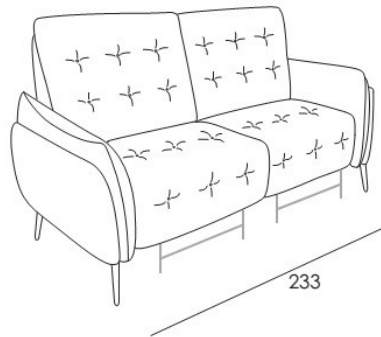

[www.beadlecromeinteriors.co.uk](http://www.beadlecromeinteriors.co.uk)

Maxi recliner chair 1 arm

**Maxi Recliner Chair 1 Arm**

Width 124cm x Depth 95/151cm x Seat Height 46cm x Height 99cm

Code 60  
Small Armchair

**Small Armchair**

Width 109cm x Height 99cm x  
Seat Height 46cm x Depth 95cm

Code 143  
Small recliner chair

**Small Recliner Chair**

Width 109cm x Height 99cm x  
Seat Height 46cm x Depth 95cm

Corner and terminal chair

**Corner and Terminal Chair**

Width 145cm x Depth 142cm x Seat Height 46cm x Height 99cm

**Large Sofa**

Width 233cm x Height 99cm x Seat  
Height 46cm x Depth 95cm

**Large Reclining Sofa**

Width 233cm x Height 99cm x Seat  
Height 46cm x Depth 95cm

Width 193cm x Height 99cm x Seat  
Height 46cm x Depth 95cm

**Medium Sofa**

Width 213cm x Height 99cm x Seat  
Height 46cm x Depth 95cm

**Small Reclining Sofa**

Width 193cm x Height 99cm x  
Seat Height 46cm x Depth 95cm