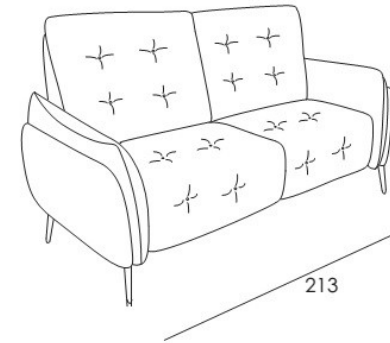

**Corner and Terminal Chair**

Width 145cm x Depth 142cm x Seat Height 46cm x Height 99cm

**Large Sofa**

Width 233cm x Height 99cm x Seat  
Height 46cm x Depth 95cm

**Large Reclining Sofa**

Width 233cm x Height 99cm x Seat  
Height 46cm x Depth 95cm

Code 03  
Armchair

**Armchair**

Width 119cm x Height 99cm x  
Seat Height 46cm x Depth 95cm

Code 36  
Recliner Chair

**Recliner Chair**

Width 119cm x Height 99cm x Seat  
Height 46cm x Depth 95cm

**Small Sofa**

Width 193cm x Height 99cm x Seat  
Height 46cm x Depth 95cm

**Medium Sofa**

Width 213cm x Height 99cm x Seat  
Height 46cm x Depth 95cm

**Small Reclining Sofa**

Width 193cm x Height 99cm x  
Seat Height 46cm x Depth 95cm

**Medium Reclining Sofa**

Width 213cm x Height 99cm x  
Seat Height 46cm x Depth 95cm