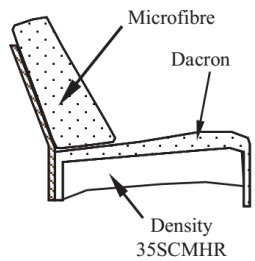

[www.beadlecromeinteriors.co.uk](http://www.beadlecromeinteriors.co.uk)

Maxi recliner chair 1 arm

**Maxi Recliner Chair 1 Arm**

Width 124cm x Depth 95/151cm x Seat Height 46cm x Height 99cm

Code 60  
Small Armchair

**Small Armchair**

Width 109cm x Height 99cm x  
Seat Height 46cm x Depth 95cm

Code 143  
Small recliner chair

**Small Recliner Chair**

Width 109cm x Height 99cm x  
Seat Height 46cm x Depth 95cm

Corner and terminal chair