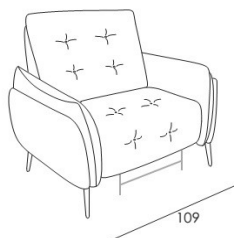

[www.beadlecromeinteriors.co.uk](http://www.beadlecromeinteriors.co.uk)

Maxi recliner chair 1 arm

**Maxi Recliner Chair 1 Arm**

Width 124cm x Depth 95/151cm x Seat Height 46cm x Height 99cm

Code 60  
Small Armchair

**Small Armchair**

Width 109cm x Height 99cm x  
Seat Height 46cm x Depth 95cm

Code 143  
Small recliner chair

**Small Recliner Chair**

Width 109cm x Height 99cm x  
Seat Height 46cm x Depth 95cm

Corner and terminal chair

**Corner and Terminal Chair**

Width 145cm x Depth 142cm x Seat Height 46cm x Height 99cm

**Large Sofa**

Width 233cm x Height 99cm x Seat  
Height 46cm x Depth 95cm

**Large Reclining Sofa**

Width 233cm x Height 99cm x Seat  
Height 46cm x Depth 95cm

Width 193cm x Height 99cm x Seat  
Height 46cm x Depth 95cm

**Medium Sofa**

Width 213cm x Height 99cm x Seat  
Height 46cm x Depth 95cm

**Small Reclining Sofa**

Width 193cm x Height 99cm x  
Seat Height 46cm x Depth 95cm