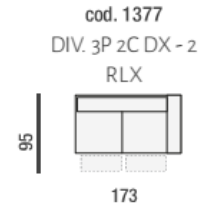

Maxi Armchair 1 Arm
LHF

Maxi Chair Peninsula
LHF

Maxi Chair Peninsula
RHF

Chair Peninsula
LHF

Chair Peninsula
RHF

XL Chaise Longue 1
Arm LHF

XL Chaise Longue 1
Arm RHF

Large 3 Seater LHF
With Electric Recliner

Large 3 Seater RHF With
Electric Recliner

3 Seater (2 Cushions) 1 Arm
LHF 2 Electric Recliners

Large Chaise
Longue 1 Arm LHF

Large Chaise Longue
1 Arm RHF

Chaise Longue (2
Cushions) LHF

3 Seater (2 Cushions) 1
Arm RHF 2 Electric
Recliners

3 Seater (2 cushions) 1
Arm LHF with Electric
Recliner

3 Seater (2 Cushions) 1
Arm RHF With Electric
Recliner

Chaise Longue (2
Cushions) RHF

Chaise Longue Maxi
1 Arm LHF

Chaise Longue Maxi 1
Arm RHF

2 Seater Maxi 1 Arm
LHF With 2 Electric
Recliner