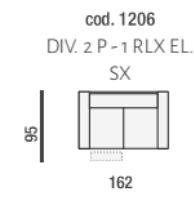

2 Seater Maxi 2 Electric

2 Seater Maxi With RHF
Electric Recliner

2 Seater Maxi With LHF
Electric Recliner

Rectangular
Footstool

Square Corner With
Mechanisms

2 Seater with 2
Electric Recliners

2 Seater with LHF
Electric Recliner