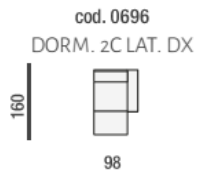

Large Chaise
Longue 1 Arm LHF

Chaise Longue (2
Cushions) RHF