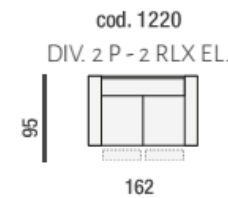

2 Seater Maxi 2 Electric

2 Seater Maxi With RHF
Electric Recliner

2 Seater Maxi With LHF
Electric Recliner

Rectangular
Footstool

Square Corner With
Mechanisms

2 Seater with 2
Electric Recliners

2 Seater with LHF
Electric Recliner