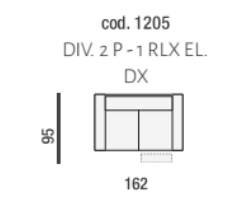

2 Seater Maxi 2 Electric

2 Seater Maxi With RHF
Electric Recliner

2 Seater Maxi With LHF
Electric Recliner

Rectangular
Footstool

Square Corner With
Mechanisms

2 Seater with 2
Electric Recliners

2 Seater with LHF
Electric Recliner