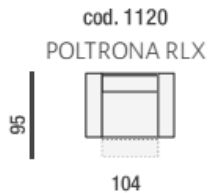

Electric Reclining
Armchair