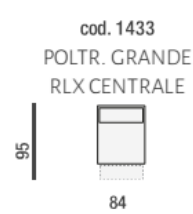

Large 3 Seater With
LHF Electric Recliner

Large 3 Seater With RHF
Electric Recliner

Chair 1 Arm RHF With
Electric Recliner

XL Armless Chair
With Electric Recliner

Large Armless With
Electric Recliner

3 Seater (2 Cushions) 2
Electric Recliners