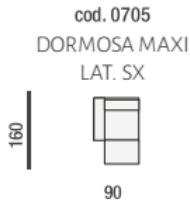

Maxi Armchair 1 Arm
LHF

Maxi Chair Peninsula
LHF

Maxi Chair Peninsula
RHF

Chair Peninsula
LHF

Chair Peninsula
RHF

XL Chaise Longue 1
Arm LHF

XL Chaise Longue 1
Arm RHF

Large 3 Seater LHF
With Electric Recliner

Large 3 Seater RHF With
Electric Recliner

3 Seater (2 Cushions) 1 Arm
LHF 2 Electric Recliners

Large Chaise
Longue 1 Arm LHF

Large Chaise Longue
1 Arm RHF

Chaise Longue (2
Cushions) LHF

3 Seater (2 Cushions) 1
Arm RHF 2 Electric
Recliners

3 Seater (2 cushions) 1
Arm LHF with Electric
Recliner

3 Seater (2 Cushions) 1
Arm RHF With Electric
Recliner

Chaise Longue (2
Cushions) RHF

Chaise Longue Maxi
1 Arm LHF

Chaise Longue Maxi 1
Arm RHF

2 Seater Maxi 1 Arm
LHF With 2 Electric
Recliner