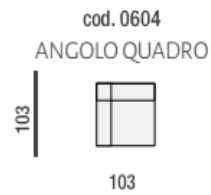

2 Seater Maxi 2 Electric

2 Seater Maxi With RHF
Electric Recliner

2 Seater Maxi With LHF
Electric Recliner

Rectangular
Footstool

Square Corner With
Mechanisms

2 Seater with 2
Electric Recliners

2 Seater with LHF
Electric Recliner