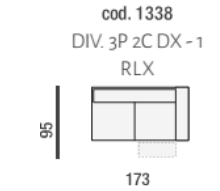

3 Seater (2 Cushions) 1 Arm
LHF 2 Electric Recliners

3 Seater (2 Cushions) 1
Arm RHF With Electric
Recliner