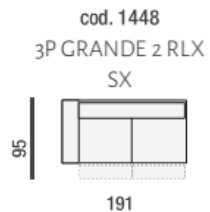

Square Corner With
Mechanisms

Large 3 Seater LHF With 2
Electric Recliners