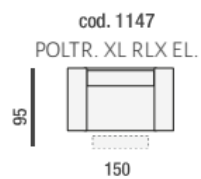

Rectangular
Footstool

X Large Recliner
Electric Chair