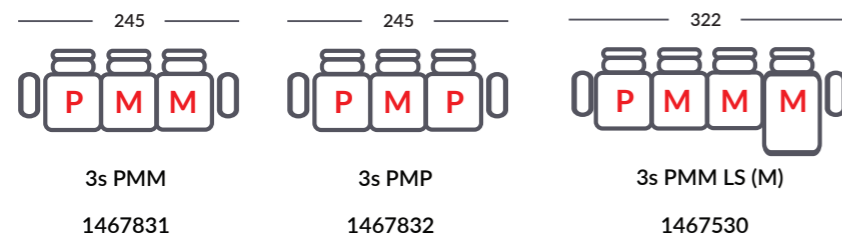

Measurements Stressless® Anna A2

Seat height: 46,5 cm
 Seat depth: 54 cm
 Sofa height: 86/102/68 cm
 Depth upright: 103 cm
 Depth reclined: 166 cm
 Depth long seat: 171 cm
 Distance to wall: 6 cm

Modules with Power as option in all seats

Modules without Power

Configurations

Modules with and without Power can be combined in a large number of setups. The illustrated setups are examples of popular combinations.

Abbreviations
 M: Manual (no Power)
 P: Power
 LS: Longseat
 C: Corner

Configurations with corner and end/center modules