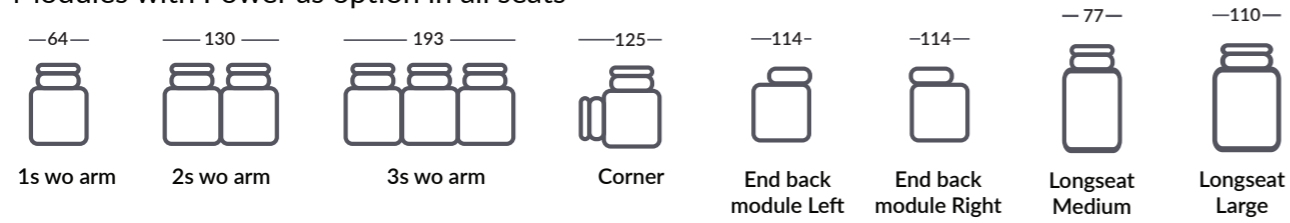

Measurements Stressless® Anna A2

Seat height: 46,5 cm
 Seat depth: 54 cm
 Sofa height: 86/102/68 cm
 Depth upright: 103 cm
 Depth reclined: 166 cm
 Depth long seat: 171 cm
 Distance to wall: 6 cm

Modules with Power as option in all seats

Modules without Power

Configurations

Modules with and without Power can be combined in a large number of setups. The illustrated setups are examples of popular combinations.

Abbreviations
 M: Manual (no Power)
 P: Power
 LS: Longseat
 C: Corner

Configurations with corner and end/center modules