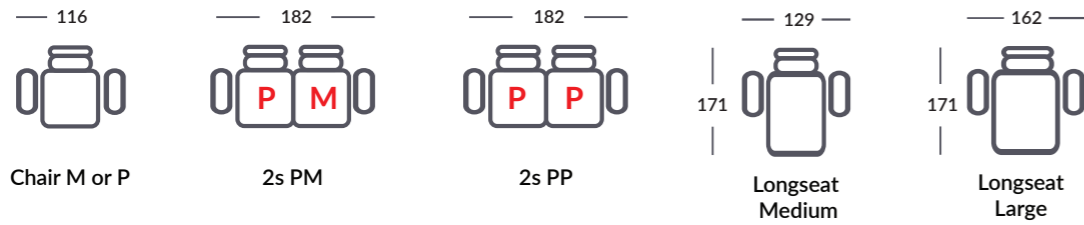

Measurements Stressless® Anna A2

Seat height: 46,5 cm
 Seat depth: 54 cm
 Sofa height: 86/102/68 cm
 Depth upright: 103 cm
 Depth reclined: 166 cm
 Depth long seat: 171 cm
 Distance to wall: 6 cm

Modules with Power as option in all seats

Modules without Power

Configurations

Modules with and without Power can be combined in a large number of setups. The illustrated setups are examples of popular combinations.

Abbreviations
 M: Manual (no Power)
 P: Power
 LS: Longseat
 C: Corner

Configurations with corner and end/center modules