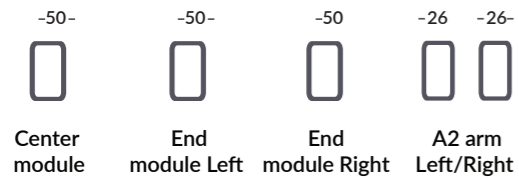

Measurements Stressless® Anna A2

Seat height: 46,5 cm
 Seat depth: 54 cm
 Sofa height: 86/102/68 cm
 Depth upright: 103 cm
 Depth reclined: 166 cm
 Depth long seat: 171 cm
 Distance to wall: 6 cm

Modules with Power as option in all seats

Modules without Power

Configurations

Modules with and without Power can be combined in a large number of setups. The illustrated setups are examples of popular combinations.

Abbreviations
 M: Manual (no Power)
 P: Power
 LS: Longseat
 C: Corner

Configurations with corner and end/center modules