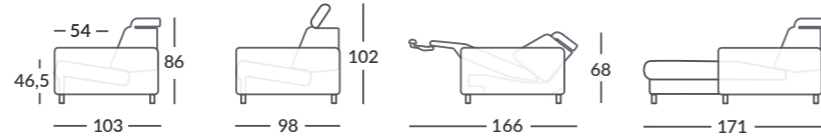

Measurements Stressless® Anna A2

Seat height: 46,5 cm
 Seat depth: 54 cm
 Sofa height: 86/102/68 cm
 Depth upright: 103 cm
 Depth reclined: 166 cm
 Depth long seat: 171 cm
 Distance to wall: 6 cm

Modules with Power as option in all seats

Modules without Power

Configurations

Modules with and without Power can be combined in a large number of setups. The illustrated setups are examples of popular combinations.

Abbreviations
 M: Manual (no Power)
 P: Power
 LS: Longseat
 C: Corner

Configurations with corner and end/center modules