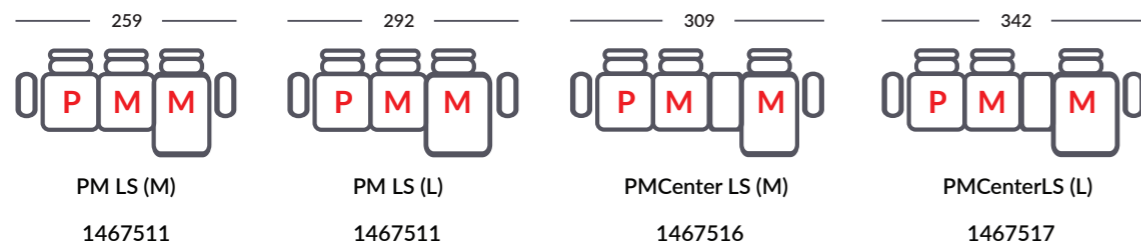

Measurements Stressless® Anna A2

Seat height: 46,5 cm
 Seat depth: 54 cm
 Sofa height: 86/102/68 cm
 Depth upright: 103 cm
 Depth reclined: 166 cm
 Depth long seat: 171 cm
 Distance to wall: 6 cm

Modules with Power as option in all seats

Modules without Power

Configurations

Modules with and without Power can be combined in a large number of setups. The illustrated setups are examples of popular combinations.

Abbreviations
 M: Manual (no Power)
 P: Power
 LS: Longseat
 C: Corner

Configurations with corner and end/center modules