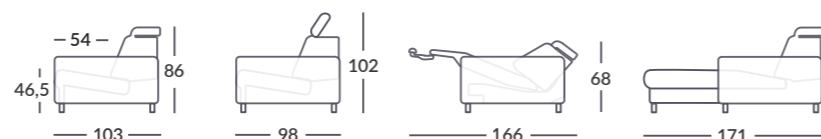

Measurements Stressless® Anna A3

Seat height: 46,5 cm
 Seat depth: 54 cm
 Sofa height: 86/102/68 cm
 Depth upright: 103 cm
 Depth reclined: 166 cm
 Depth long seat: 171 cm
 Distance to wall: 6 cm

Modules with Power as option in all seats

Modules without Power

Configurations with corner and end/center modules

Configurations

Modules with and without Power can be combined in a large number of setups. The illustrated setups are examples of popular combinations.

Abbreviations
 M: Manual (no Power)
 P: Power
 LS: Longseat
 C: Corner