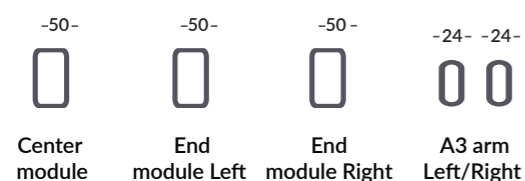

Measurements Stressless® Anna A3

Seat height: 46,5 cm
 Seat depth: 54 cm
 Sofa height: 86/102/68 cm
 Depth upright: 103 cm
 Depth reclined: 166 cm
 Depth long seat: 171 cm
 Distance to wall: 6 cm

Modules with Power as option in all seats

Modules without Power

Configurations with corner and end/center modules

Configurations

Modules with and without Power can be combined in a large number of setups. The illustrated setups are examples of popular combinations.

Abbreviations
 M: Manual (no Power)
 P: Power
 LS: Longseat
 C: Corner