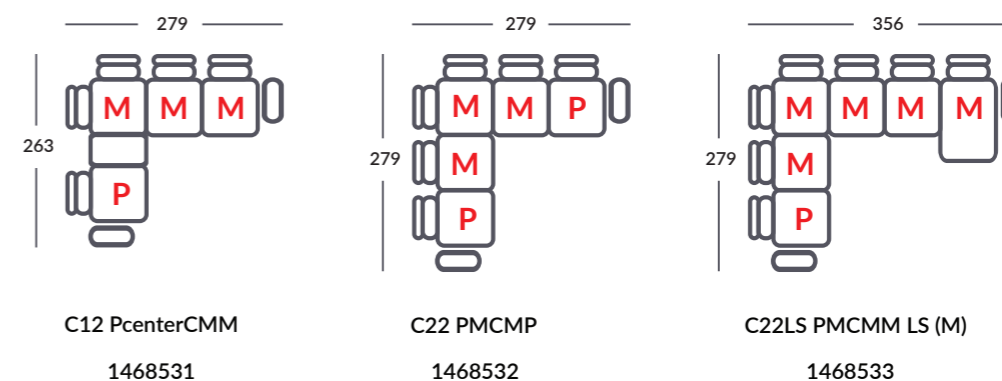

Measurements Stressless® Anna A3

Seat height: 46,5 cm
 Seat depth: 54 cm
 Sofa height: 86/102/68 cm
 Depth upright: 103 cm
 Depth reclined: 166 cm
 Depth long seat: 171 cm
 Distance to wall: 6 cm

Modules with Power as option in all seats

Modules without Power

Configurations with corner and end/center modules

Configurations

Modules with and without Power can be combined in a large number of setups. The illustrated setups are examples of popular combinations.

Abbreviations
 M: Manual (no Power)
 P: Power
 LS: Longseat
 C: Corner