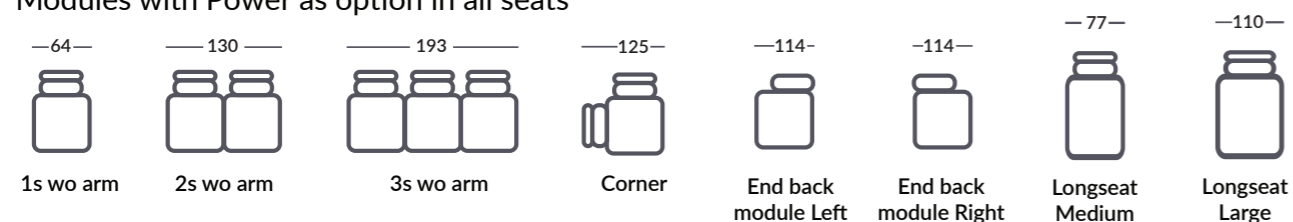

Measurements Stressless® Anna A3

Seat height: 46,5 cm
 Seat depth: 54 cm
 Sofa height: 86/102/68 cm
 Depth upright: 103 cm
 Depth reclined: 166 cm
 Depth long seat: 171 cm
 Distance to wall: 6 cm

Modules with Power as option in all seats

Modules without Power

Configurations with corner and end/center modules

Configurations

Modules with and without Power can be combined in a large number of setups. The illustrated setups are examples of popular combinations.

Abbreviations
 M: Manual (no Power)
 P: Power
 LS: Longseat
 C: Corner