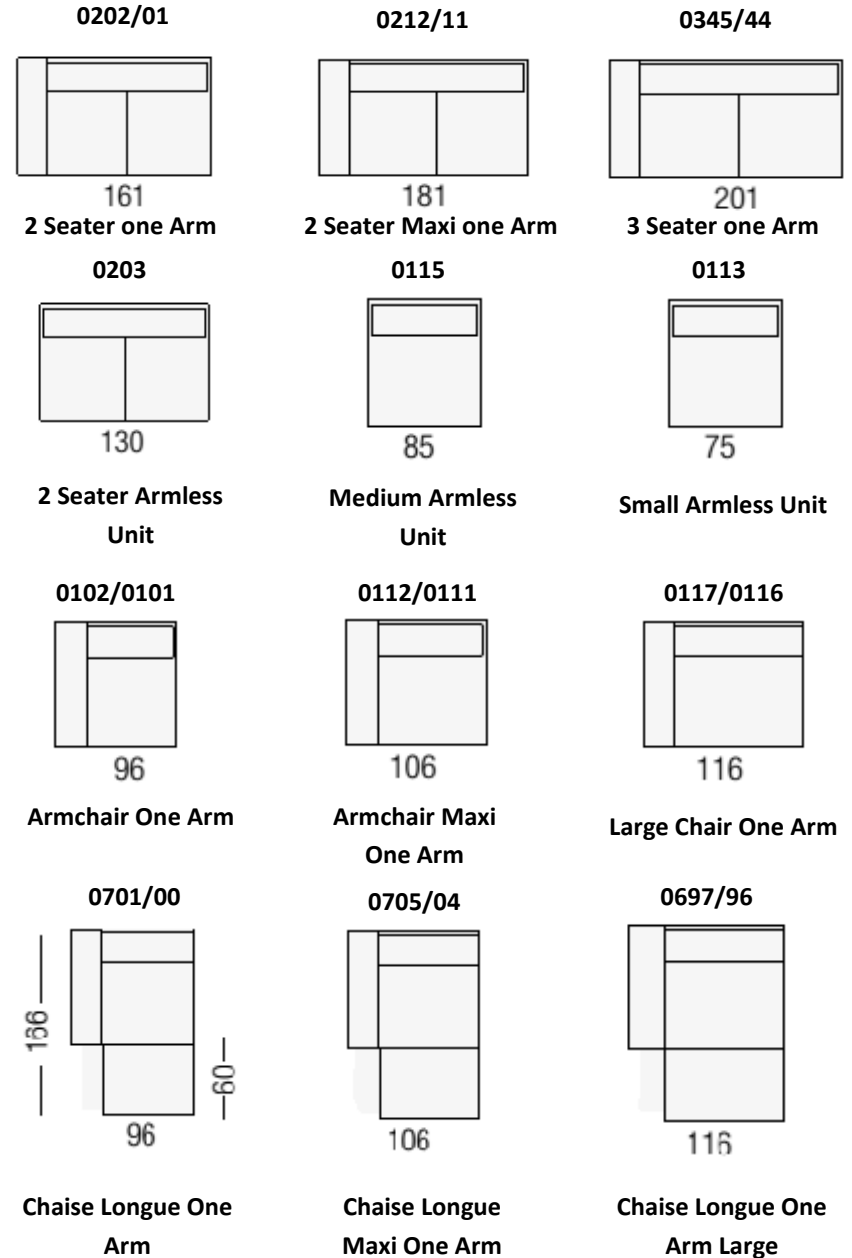

**CHOOSE YOUR FRAME COLOUR**

**Modular Corner Sections**

**Sofas and Chair**

0712/11

118

Chair Peninsula

0714/13

128