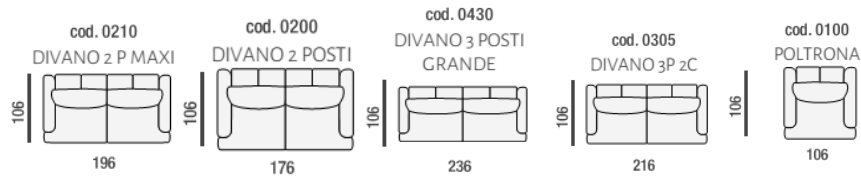

Sofas and Chair