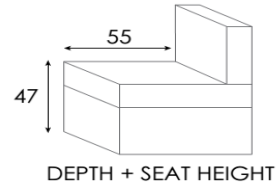

www.beadlecromeinteriors.co.uk

SEAT WIDTH: 66 CM

Cod. 60
Small armchair

106

Cod. 143
Small recliner chair

106

Cod. 45
Loveseat small

172

Cod. 35
Loveseat small 2 rcl

172

Cod. 112
Corner

SEAT WIDTH: 76 CM

Cod. 58sx/59dx
Corner and terminal chair

Cod. 03
Armchair

Cod. 36
Recliner chair

Cod. 14
Rectangular Stool

Cod. 05
Loveseat

Cod. 42
Loveseat 2 rcl

SEAT WIDTH: 86 CM

Cod. 09
Sofa

212

Cod. 90
Sofa 2 rcl

212

SEAT WIDTH: 95 CM