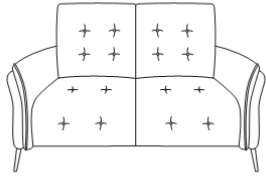

Cod. 35
Loveseat small 2 rcl

172

Cod. 112
Corner

SEAT WIDTH: 76 CM

Cod. 58sx/59dx
Corner and terminal chair

Cod. 03
Armchair

Cod. 36
Recliner chair

Cod. 14
Rectangular Stool

Cod. 05
Loveseat

Cod. 42
Loveseat 2 rcl

SEAT WIDTH: 86 CM

Cod. 09
Sofa

212

Cod. 90
Sofa 2 rcl

212

SEAT WIDTH: 95 CM

Cod. 64
Large sofa

230

Cod. 37
Large sofa 2 rcl

230

SEAT WIDTH: 95 CM

Cod. 32sx/33dx
Large sofa 1 rcl sectional

210

Cod. 152sx/153dx
Large sofa 2 recliners sectional