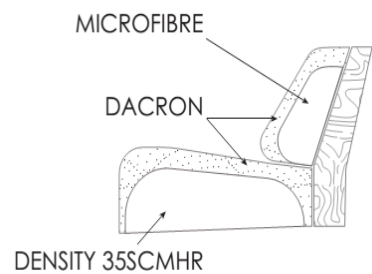

www.beadlecromeinteriors.co.uk

SEAT WIDTH: 66 CM

Cod. 60
Small armchair

106

Cod. 143
Small recliner chair

106

Cod. 45
Loveseat small

172