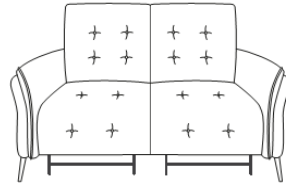

Cod. 35
Loveseat small 2 rcl

172

Cod. 112
Corner

SEAT WIDTH: 76 CM

Cod. 58sx/59dx
Corner and terminal chair

Cod. 03
Armchair

Cod. 36
Recliner chair

Cod. 14
Rectangular Stool

Cod. 05
Loveseat

Cod. 42
Loveseat 2 rcl

SEAT WIDTH: 86 CM

Cod. 09
Sofa

212

Cod. 90
Sofa 2 rcl

212

SEAT WIDTH: 95 CM

Cod. 64
Large sofa

230

Cod. 37
Large sofa 2 rcl

230

SEAT WIDTH: 95 CM

Cod. 32sx/33dx
Large sofa 1 rcl sectional

210

Cod. 152sx/153dx
Large sofa 2 recliners sectional