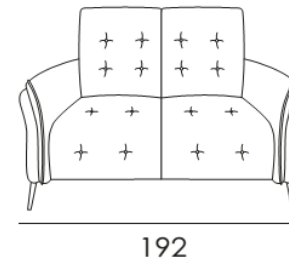

www.beadlecromeinteriors.co.uk

SEAT WIDTH: 66 CM

Cod. 60
Small armchair

106

Cod. 143
Small recliner chair

106

Cod. 45
Loveseat small

172

Cod. 35
Loveseat small 2 rcl

172

Cod. 112
Corner

SEAT WIDTH: 76 CM

Cod. 58sx/59dx
Corner and terminal chair

Cod. 03
Armchair

Cod. 36
Recliner chair

Cod. 14
Rectangular Stool

Cod. 05
Loveseat

Cod. 42
Loveseat 2 rcl

SEAT WIDTH: 86 CM

Cod. 09
Sofa

212

Cod. 90
Sofa 2 rcl

212

SEAT WIDTH: 95 CM