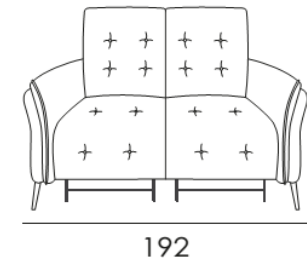

www.beadlecromeinteriors.co.uk

SEAT WIDTH: 66 CM

Cod. 60
Small armchair

106

Cod. 143
Small recliner chair

106

Cod. 45
Loveseat small

172

Cod. 35
Loveseat small 2 rcl

172

Cod. 112
Corner

SEAT WIDTH: 76 CM

Cod. 58sx/59dx
Corner and terminal chair

Cod. 03
Armchair

Cod. 36
Recliner chair

Cod. 14
Rectangular Stool

Cod. 05
Loveseat

Cod. 42
Loveseat 2 rcl

SEAT WIDTH: 86 CM

Cod. 09
Sofa

212

Cod. 90
Sofa 2 rcl

212

SEAT WIDTH: 95 CM