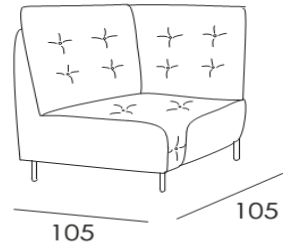

www.beadlecromeinteriors.co.uk

SEAT WIDTH: 66 CM

Cod. 60
Small armchair

106

Cod. 143
Small recliner chair

106

Cod. 45
Loveseat small

172

Cod. 35
Loveseat small 2 rcl

172

Cod. 112
Corner

SEAT WIDTH: 76 CM

Cod. 58sx/59dx
Corner and terminal chair

Cod. 03
Armchair

Cod. 36
Recliner chair

Cod. 14
Rectangular Stool

Cod. 05
Loveseat

Cod. 42
Loveseat 2 rcl

SEAT WIDTH: 86 CM

Cod. 09
Sofa

212

Cod. 90
Sofa 2 rcl

212

SEAT WIDTH: 95 CM