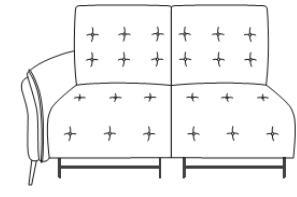

Cod. 05
Loveseat

Cod. 42
Loveseat 2 rcl

SEAT WIDTH: 86 CM

Cod. 09
Sofa

212

Cod. 90
Sofa 2 rcl

212

SEAT WIDTH: 95 CM

Cod. 64
Large sofa

230

Cod. 37
Large sofa 2 rcl

230

SEAT WIDTH: 95 CM

Cod. 32sx/33dx
Large sofa 1 rcl sectional

210

Cod. 152sx/153dx
Large sofa 2 recliners sectional

210

SEAT WIDTH: 86 CM

Cod. 154sx/155dx
Sofa 1 rcl sectional

192

SEAT WIDTH: 76 CM

Cod. 30sx/31dx
Loveseat 1 rcl sectional

172

Cod. 24sx/25dx
Recliner chair sectional