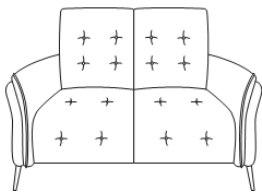

www.beadlecromeinteriors.co.uk

SEAT WIDTH: 66 CM

Cod. 60
Small armchair

106

Cod. 143
Small recliner chair

106

Cod. 45
Loveseat small

172

Cod. 35
Loveseat small 2 rcl

172

Cod. 112
Corner

SEAT WIDTH: 76 CM

Cod. 58sx/59dx
Corner and terminal chair

Cod. 03
Armchair

Cod. 36
Recliner chair

Cod. 14
Rectangular Stool