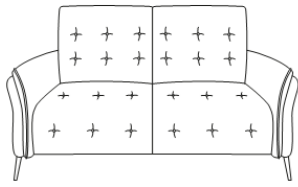

Cod. 35
Loveseat small 2 rcl

172

Cod. 112
Corner

SEAT WIDTH: 76 CM

Cod. 58sx/59dx
Corner and terminal chair

Cod. 03
Armchair

Cod. 36
Recliner chair

Cod. 14
Rectangular Stool

Cod. 05
Loveseat

Cod. 42
Loveseat 2 rcl

SEAT WIDTH: 86 CM

Cod. 09
Sofa

212

Cod. 90
Sofa 2 rcl

212

SEAT WIDTH: 95 CM

Cod. 64
Large sofa

230

Cod. 37
Large sofa 2 rcl

230

SEAT WIDTH: 95 CM

Cod. 32sx/33dx
Large sofa 1 rcl sectional

210

Cod. 152sx/153dx
Large sofa 2 recliners sectional