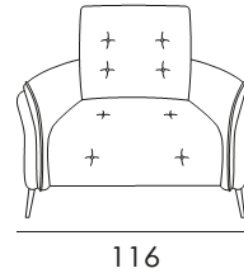

www.beadlecromeinteriors.co.uk

SEAT WIDTH: 66 CM

Cod. 60
Small armchair

106

Cod. 143
Small recliner chair

106

Cod. 45
Loveseat small

172

Cod. 35
Loveseat small 2 rcl

172

Cod. 112
Corner

SEAT WIDTH: 76 CM

Cod. 58sx/59dx
Corner and terminal chair

Cod. 03
Armchair

Cod. 36
Recliner chair

Cod. 14
Rectangular Stool

Cod. 05
Loveseat

Cod. 42
Loveseat 2 rcl

SEAT WIDTH: 86 CM

Cod. 09
Sofa

212

Cod. 90
Sofa 2 rcl

212

SEAT WIDTH: 95 CM