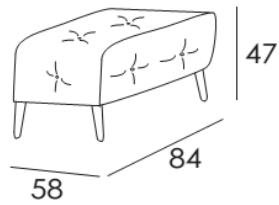

www.beadlecromeinteriors.co.uk

SEAT WIDTH: 66 CM

Cod. 60
Small armchair

106

Cod. 143
Small recliner chair

106

Cod. 45
Loveseat small

172

Cod. 35
Loveseat small 2 rcl

172

Cod. 112
Corner

SEAT WIDTH: 76 CM

Cod. 58sx/59dx
Corner and terminal chair

Cod. 03
Armchair

Cod. 36
Recliner chair

Cod. 14
Rectangular Stool

Cod. 05
Loveseat

Cod. 42
Loveseat 2 rcl

SEAT WIDTH: 86 CM

Cod. 09
Sofa

212

Cod. 90
Sofa 2 rcl

212

SEAT WIDTH: 95 CM