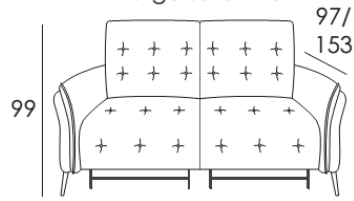

www.beadlecromeinteriors.co.uk

SEAT WIDTH: 66 CM

Cod. 60
Small armchair

106

Cod. 143
Small recliner chair

106

Cod. 45
Loveseat small

172

Cod. 35
Loveseat small 2 rcl

172

Cod. 112
Corner

SEAT WIDTH: 76 CM

Cod. 58sx/59dx
Corner and terminal chair

Cod. 03
Armchair

Cod. 36
Recliner chair

Cod. 14
Rectangular Stool

Cod. 05
Loveseat

Cod. 42
Loveseat 2 rcl

SEAT WIDTH: 86 CM

Cod. 09
Sofa

212

Cod. 90
Sofa 2 rcl

212

SEAT WIDTH: 95 CM

Cod. 64
Large sofa

230

Cod. 37
Large sofa 2 rcl

230

SEAT WIDTH: 95 CM

Cod. 32sx/33dx
Large sofa 1 rcl sectional

210

Cod. 152sx/153dx
Large sofa 2 recliners sectional