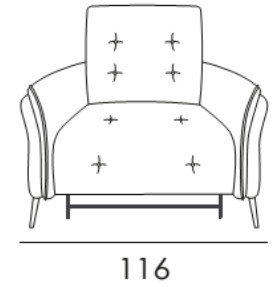

www.beadlecromeinteriors.co.uk

SEAT WIDTH: 66 CM

Cod. 60
Small armchair

106

Cod. 143
Small recliner chair

106

Cod. 45
Loveseat small

172

Cod. 35
Loveseat small 2 rcl

172

Cod. 112
Corner

SEAT WIDTH: 76 CM

Cod. 58sx/59dx
Corner and terminal chair

Cod. 03
Armchair

Cod. 36
Recliner chair

Cod. 14
Rectangular Stool

Cod. 05
Loveseat

Cod. 42
Loveseat 2 rcl

SEAT WIDTH: 86 CM

Cod. 09
Sofa

212

Cod. 90
Sofa 2 rcl

212

SEAT WIDTH: 95 CM

210

SEAT WIDTH: 86 CM

Cod. 154sx/155dx
Sofa 1 rcl sectional

192

SEAT WIDTH: 76 CM

Cod. 30sx/31dx
Loveseat 1 rcl sectional

172

Cod. 24sx/25dx
Recliner chair sectional