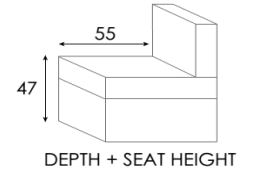

www.beadlecromeinteriors.co.uk

SEAT WIDTH: 66 CM

Cod. 60
Small armchair

106

Cod. 143
Small recliner chair

106

Cod. 45
Loveseat small

172

Cod. 35
Loveseat small 2 rcl

172

Cod. 112
Corner

SEAT WIDTH: 76 CM

Cod. 58sx/59dx
Corner and terminal chair

Cod. 03
Armchair

Cod. 36
Recliner chair

Cod. 14
Rectangular Stool

Cod. 05
Loveseat

Cod. 42
Loveseat 2 rcl

SEAT WIDTH: 86 CM

Cod. 09
Sofa

212

Cod. 90
Sofa 2 rcl

212

SEAT WIDTH: 95 CM