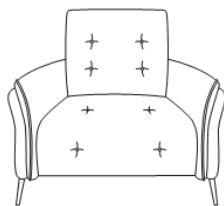

Asti Sofa Range

Stylish sofa range with high back enveloping comfort. Choose to add power recliners to maximise comfort. Available in a range of leathers with choice of colours.

Beadle Crome Interiors Town Centre 44/52 Oxford Road Reading Berkshire RG1 7LA
T 0118 958 1356 W www.beadlecromeinteriors.co.uk

www.beadlecromeinteriors.co.uk

SEAT WIDTH: 66 CM

Cod. 60
Small armchair

106

Cod. 143
Small recliner chair

106

Cod. 45
Loveseat small

172