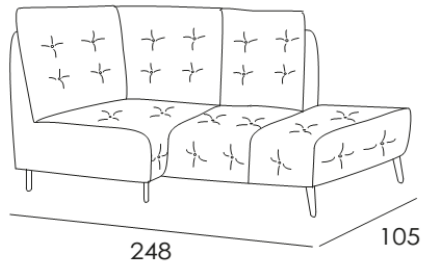

www.beadlecromeinteriors.co.uk

SEAT WIDTH: 66 CM

Cod. 60
Small armchair

106

Cod. 143
Small recliner chair

106

Cod. 45
Loveseat small

172

Cod. 35
Loveseat small 2 rcl

172

Cod. 112
Corner

SEAT WIDTH: 76 CM

Cod. 58sx/59dx
Corner and terminal chair

Cod. 03
Armchair

Cod. 36
Recliner chair

Cod. 14
Rectangular Stool

Cod. 05
Loveseat

Cod. 42
Loveseat 2 rcl

SEAT WIDTH: 86 CM

Cod. 09
Sofa

212

Cod. 90
Sofa 2 rcl

212

SEAT WIDTH: 95 CM