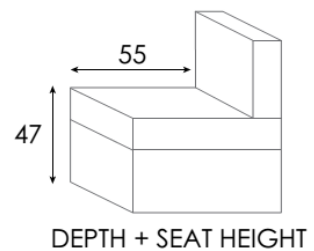

www.beadlecromeinteriors.co.uk

SEAT WIDTH: 66 CM

Cod. 60
Small armchair

106

Cod. 143
Small recliner chair

106

Cod. 45
Loveseat small

172