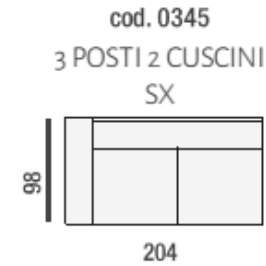

Beadle Crome Interiors Town Centre 44/52 Oxford Road Reading Berkshire RG1 7LA
T 0118 958 1356 W www.beadlecromeinteriors.co.uk

www.beadlecromeinteriors.co.uk

2 Seater Maxi 1 Arm LHF

Width 183cm x Depth 98cm x
Height 77/100cm

2 Seater Maxi 1 Arm RHF

Width 183cm x Depth 98cm x
Height 77/100cm

2 Seater

Width 186cm x Depth 98cm x
Height 77/100cm

2 Seater Maxi

Width 207cm x Depth 98cm
x Height 77/100cm

3 Seater (2 Cushions)

Width 228cm x Depth
98cm x Height 77/100cm

3 Seater (2 cushions) 1 Arm LHF

Width 204cm x Depth 98cm x
Height 77/100cm

3 Seater (2 cushions) 1 Arm RHF

Width 204cm x Depth 98cm x
Height 77/100cm

2 Seater 1 Arm RHF

Width 162cm x Depth 98cm x
Height 77/100cm

2 Seater 1 Arm LHF

Width 162cm x Depth 98cm
x Height 77/100cm

Rounded Corner Terminal Peninsula LHF

Width 160cm x Depth 120cm x Height
77/100cm

Rounded Corner Terminal Peninsula RHF

Width 160cm x Depth 120cm x Height
77/100cm