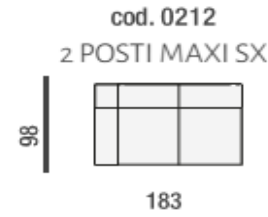

Beadle Crome Interiors Town Centre 44/52 Oxford Road Reading Berkshire RG1 7LA
T 0118 958 1356 W www.beadlecromeinteriors.co.uk

www.beadlecromeinteriors.co.uk

2 Seater Maxi 1 Arm LHF

Width 183cm x Depth 98cm x
Height 77/100cm

2 Seater Maxi 1 Arm RHF

Width 183cm x Depth 98cm x
Height 77/100cm

2 Seater

Width 186cm x Depth 98cm x
Height 77/100cm

2 Seater Maxi

Width 207cm x Depth 98cm
x Height 77/100cm

3 Seater (2 Cushions)

Width 228cm x Depth
98cm x Height 77/100cm