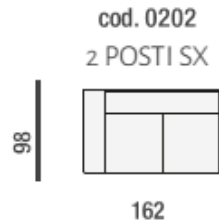

2 Seater Maxi 1 Arm RHF

Width 183cm x Depth 98cm x
Height 77/100cm

2 Seater

Width 186cm x Depth 98cm x
Height 77/100cm

2 Seater Maxi

Width 207cm x Depth 98cm
x Height 77/100cm

3 Seater (2 Cushions)

Width 228cm x Depth
98cm x Height 77/100cm

3 Seater (2 cushions) 1 Arm LHF

Width 204cm x Depth 98cm x
Height 77/100cm

3 Seater (2 cushions) 1 Arm RHF

Width 204cm x Depth 98cm x
Height 77/100cm

2 Seater 1 Arm RHF

Width 162cm x Depth 98cm x
Height 77/100cm

2 Seater 1 Arm LHF

Width 162cm x Depth 98cm
x Height 77/100cm

Rounded Corner Terminal Peninsula LHF

Width 160cm x Depth 120cm x Height
77/100cm

Rounded Corner Terminal Peninsula RHF

Width 160cm x Depth 120cm x Height
77/100cm