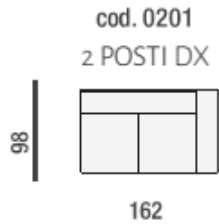

Beadle Crome Interiors Town Centre 44/52 Oxford Road Reading Berkshire RG1 7LA
T 0118 958 1356 W www.beadlecromeinteriors.co.uk

www.beadlecromeinteriors.co.uk

2 Seater Maxi 1 Arm LHF

Width 183cm x Depth 98cm x
Height 77/100cm

2 Seater Maxi 1 Arm RHF

Width 183cm x Depth 98cm x
Height 77/100cm

2 Seater

Width 186cm x Depth 98cm x
Height 77/100cm

2 Seater Maxi

Width 207cm x Depth 98cm
x Height 77/100cm

3 Seater (2 Cushions)

Width 228cm x Depth
98cm x Height 77/100cm

3 Seater (2 cushions) 1 Arm LHF

Width 204cm x Depth 98cm x
Height 77/100cm

3 Seater (2 cushions) 1 Arm RHF

Width 204cm x Depth 98cm x
Height 77/100cm

2 Seater 1 Arm RHF

Width 162cm x Depth 98cm x
Height 77/100cm

2 Seater 1 Arm LHF

Width 162cm x Depth 98cm
x Height 77/100cm

Rounded Corner Terminal Peninsula LHF

Width 160cm x Depth 120cm x Height
77/100cm

Rounded Corner Terminal Peninsula RHF

Width 160cm x Depth 120cm x Height
77/100cm