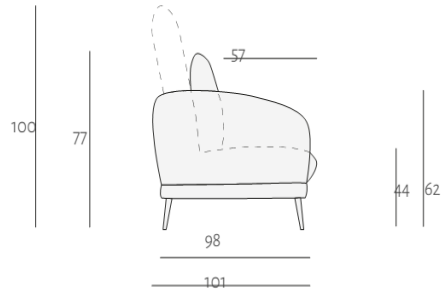

Loop Sofa Range

With a strong contemporary taste thanks to the high spiked feet, Loop is characterised by the convenient and functional ratchet mechanism of the backrest, which offers the freedom to choose between two different heights and thus customise the comfort of the seat, making it perfect for every need.

Beadle Crome Interiors Town Centre 44/52 Oxford Road Reading Berkshire RG1 7LA
T 0118 958 1356 W www.beadlecromeinteriors.co.uk

www.beadlecromeinteriors.co.uk

2 Seater Maxi 1 Arm LHF

Width 183cm x Depth 98cm x
Height 77/100cm

2 Seater Maxi 1 Arm RHF

Width 183cm x Depth 98cm x
Height 77/100cm

2 Seater

Width 186cm x Depth 98cm x
Height 77/100cm

2 Seater Maxi

Width 207cm x Depth 98cm
x Height 77/100cm

3 Seater (2 Cushions)

Width 228cm x Depth
98cm x Height 77/100cm

3 Seater (2 cushions) 1 Arm LHF

Width 204cm x Depth 98cm x
Height 77/100cm

3 Seater (2 cushions) 1 Arm RHF

Width 204cm x Depth 98cm x
Height 77/100cm

2 Seater 1 Arm RHF

Width 162cm x Depth 98cm x
Height 77/100cm