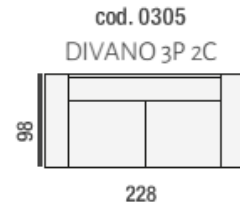

Beadle Crome Interiors Town Centre 44/52 Oxford Road Reading Berkshire RG1 7LA
T 0118 958 1356 W www.beadlecromeinteriors.co.uk

www.beadlecromeinteriors.co.uk

2 Seater Maxi 1 Arm LHF

Width 183cm x Depth 98cm x
Height 77/100cm

2 Seater Maxi 1 Arm RHF

Width 183cm x Depth 98cm x
Height 77/100cm

2 Seater

Width 186cm x Depth 98cm x
Height 77/100cm

2 Seater Maxi

Width 207cm x Depth 98cm
x Height 77/100cm

3 Seater (2 Cushions)

Width 228cm x Depth
98cm x Height 77/100cm

3 Seater (2 cushions) 1 Arm LHF

Width 204cm x Depth 98cm x
Height 77/100cm

3 Seater (2 cushions) 1 Arm RHF

Width 204cm x Depth 98cm x
Height 77/100cm

2 Seater 1 Arm RHF

Width 162cm x Depth 98cm x
Height 77/100cm

2 Seater 1 Arm LHF

Width 162cm x Depth 98cm
x Height 77/100cm

Rounded Corner Terminal Peninsula LHF

Width 160cm x Depth 120cm x Height
77/100cm

Rounded Corner Terminal Peninsula RHF

Width 160cm x Depth 120cm x Height
77/100cm