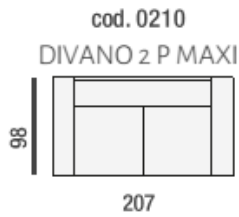

Beadle Crome Interiors Town Centre 44/52 Oxford Road Reading Berkshire RG1 7LA
T 0118 958 1356 W www.beadlecromeinteriors.co.uk

www.beadlecromeinteriors.co.uk

2 Seater Maxi 1 Arm LHF

Width 183cm x Depth 98cm x
Height 77/100cm

2 Seater Maxi 1 Arm RHF

Width 183cm x Depth 98cm x
Height 77/100cm

2 Seater

Width 186cm x Depth 98cm x
Height 77/100cm

2 Seater Maxi

Width 207cm x Depth 98cm
x Height 77/100cm

3 Seater (2 Cushions)

Width 228cm x Depth
98cm x Height 77/100cm