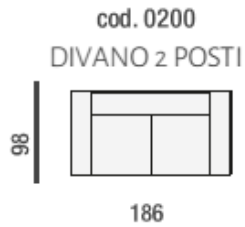

Beadle Crome Interiors Town Centre 44/52 Oxford Road Reading Berkshire RG1 7LA
T 0118 958 1356 W www.beadlecromeinteriors.co.uk

www.beadlecromeinteriors.co.uk

2 Seater Maxi 1 Arm LHF

Width 183cm x Depth 98cm x
Height 77/100cm

2 Seater Maxi 1 Arm RHF

Width 183cm x Depth 98cm x
Height 77/100cm

2 Seater

Width 186cm x Depth 98cm x
Height 77/100cm

2 Seater Maxi

Width 207cm x Depth 98cm
x Height 77/100cm

3 Seater (2 Cushions)

Width 228cm x Depth
98cm x Height 77/100cm

3 Seater (2 cushions) 1 Arm LHF

Width 204cm x Depth 98cm x
Height 77/100cm

3 Seater (2 cushions) 1 Arm RHF

Width 204cm x Depth 98cm x
Height 77/100cm

2 Seater 1 Arm RHF

Width 162cm x Depth 98cm x
Height 77/100cm