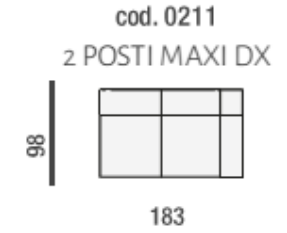

Beadle Crome Interiors Town Centre 44/52 Oxford Road Reading Berkshire RG1 7LA
T 0118 958 1356 W www.beadlecromeinteriors.co.uk

www.beadlecromeinteriors.co.uk

2 Seater Maxi 1 Arm LHF

Width 183cm x Depth 98cm x
Height 77/100cm

2 Seater Maxi 1 Arm RHF

Width 183cm x Depth 98cm x
Height 77/100cm

2 Seater

Width 186cm x Depth 98cm x
Height 77/100cm

2 Seater Maxi

Width 207cm x Depth 98cm
x Height 77/100cm

3 Seater (2 Cushions)

Width 228cm x Depth
98cm x Height 77/100cm