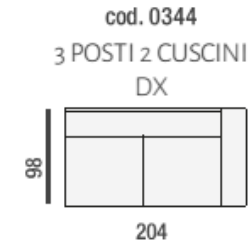

Beadle Crome Interiors Town Centre 44/52 Oxford Road Reading Berkshire RG1 7LA
T 0118 958 1356 W www.beadlecromeinteriors.co.uk

www.beadlecromeinteriors.co.uk

2 Seater Maxi 1 Arm LHF

Width 183cm x Depth 98cm x
Height 77/100cm

2 Seater Maxi 1 Arm RHF

Width 183cm x Depth 98cm x
Height 77/100cm

2 Seater

Width 186cm x Depth 98cm x
Height 77/100cm

2 Seater Maxi

Width 207cm x Depth 98cm
x Height 77/100cm

3 Seater (2 Cushions)

Width 228cm x Depth
98cm x Height 77/100cm

3 Seater (2 cushions) 1 Arm LHF

Width 204cm x Depth 98cm x
Height 77/100cm

3 Seater (2 cushions) 1 Arm RHF

Width 204cm x Depth 98cm x
Height 77/100cm

2 Seater 1 Arm RHF

Width 162cm x Depth 98cm x
Height 77/100cm

2 Seater 1 Arm LHF

Width 162cm x Depth 98cm
x Height 77/100cm

Rounded Corner Terminal Peninsula LHF

Width 160cm x Depth 120cm x Height
77/100cm

Rounded Corner Terminal Peninsula RHF

Width 160cm x Depth 120cm x Height
77/100cm