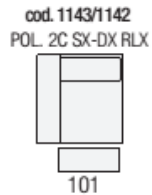

Width 78cm x Depth
108cm x Height 74cm

**Armless Maxi Chair
With Electric Recliner**

Width 68cm x Depth
108cm x Height 74cm

**Armless Chair With
Electric Recliner**

Width 57cm x Depth
108cm x Height 74cm

**Chair XL Peninsula 1 Arm
LHF/RHF**

Width 161cm x Depth
108cm x Height 74cm

**Electric Reclining
Armchair**

Width 103cm x
Depth 108cm x
Height 74cm

**Large Chair 1 Arm LHF/
RHF With Electric Recliner**

Width 114cm x Depth
108cm x Height 74cm