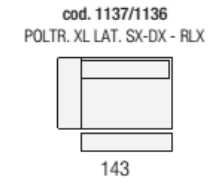

**XL Chair 1 Arm LHF/RHF
With Electric Recliner**

Width 143cm x Depth 108cm
x Height 74cm