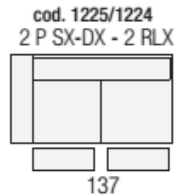

**2 Seater 1 Arm LHF/RHF
With 2 Electric Recliners**

Width 137cm x Depth
108cm x Height 74cm