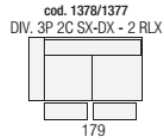

**3 Seater (2 cushions)
1 Arm LHF/RHF 2
Electric Recliners**

Width 179cm x Depth
108cm x Height 74cm