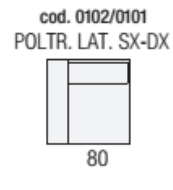

Armchair 1 Arm LHF/RHF

Width 80cm x Depth
108cm x Height 74cm