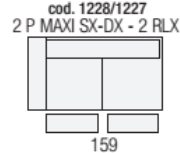

**2 Seater Maxi 1 Arm LHF/
RHF 2 Electric Recliners**

Width 159cm x Depth
108cm x Height 74cm