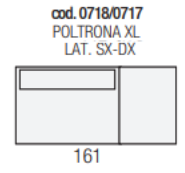

Width 78cm x Depth
108cm x Height 74cm

**Armless Maxi Chair
With Electric Recliner**

Width 68cm x Depth
108cm x Height 74cm

**Armless Chair With
Electric Recliner**

Width 57cm x Depth
108cm x Height 74cm

**Chair XL Peninsula 1 Arm
LHF/RHF**