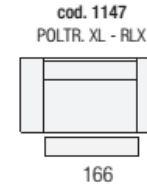

cod. 1232/1231
2 P MAXI SX-DX - 1 RLX

159

**2 Seater Maxi With LHF/RHF
Electric Recliner**

Width 159cm x Depth 108cm x
Height 74cm

**2 Seater 1 Arm LHF/RHF
Electric Recliner**

Width 137cm x Depth
108cm x Height 74cm

**Large 3 Seater LHF/RHF
Electric Recliner**

Width 205cm x Depth
108cm x Height 74cm

**3 Seater (2 cushions)
1 Arm LHF/RHF 2
Electric Recliners**

Width 179cm x Depth
108cm x Height 74cm

**2 Seater Maxi 1 Arm LHF/
RHF 2 Electric Recliners**

Width 159cm x Depth
108cm x Height 74cm

**X Large Recliner
Electric Chair**

Width 166cm x
Depth 108cm x
Height 74cm

**XL Chair 1 Arm LHF/RHF
With Electric Recliner**

Width 143cm x Depth 108cm
x Height 74cm