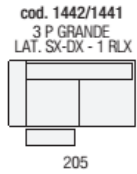

cod. 1232/1231
2 P MAXI SX-DX - 1 RLX

159

**2 Seater Maxi With LHF/RHF
Electric Recliner**

Width 159cm x Depth 108cm x
Height 74cm

**2 Seater 1 Arm LHF/RHF
Electric Recliner**

Width 137cm x Depth
108cm x Height 74cm