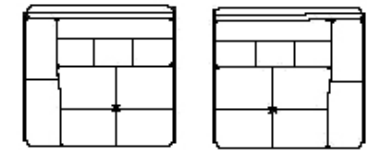

Electric Reclining Chair

Width 109cm x Height 100cm x
Depth 97cm x Seat Height 44cm
x Seat Depth 54cm

2 Seater Sofa

Width 165cm x Height 100cm x
Depth 97cm x Seat Height 44cm x
Seat Depth 54cm

3 Seater Sofa

Width 203cm x Height 100cm x
Depth 97cm x Seat Height
44cm x Seat Depth 54cm

1 Arm LHF/RHF 2 Seater

Width 140cm x Height
100cm x Depth 97cm x Seat
Height 44cm x Seat Depth
54cm

1 Arm LHF/RHF 3 Seater

Width 178cm x Height
100cm x Depth 97cm x Seat
Height 44cm x Seat Depth
54cm

**1 Arm LHF/RHF Maxi
Chair Electric Recliner**

Width 103cm x Height
100cm x Depth 97cm x
Seat Height 44cm x Seat
Depth 54cm

1 Arm LHF/RHF Maxi Chair

Width 102cm x Height 100cm
x Depth 97cm x Seat Height
44cm x Seat Depth 54cm

Width 210cm x Height
100cm x Depth 104cm x
Seat Height 44cm x Seat
Depth 54cm

Square Corner

Width 104cm x Height
100cm x Depth 104cm x
Seat Height 44cm x Seat
Depth 54cm