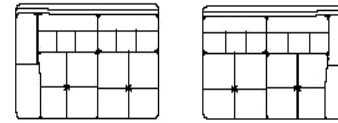

Electric Reclining Chair

Width 109cm x Height 100cm x
Depth 97cm x Seat Height 44cm
x Seat Depth 54cm

2 Seater Sofa

Width 165cm x Height 100cm x
Depth 97cm x Seat Height 44cm x
Seat Depth 54cm

3 Seater Sofa

Width 203cm x Height 100cm x
Depth 97cm x Seat Height
44cm x Seat Depth 54cm

1 Arm LHF/RHF 2 Seater

Width 140cm x Height
100cm x Depth 97cm x Seat
Height 44cm x Seat Depth
54cm

1 Arm LHF/RHF 3 Seater

Width 178cm x Height
100cm x Depth 97cm x Seat
Height 44cm x Seat Depth
54cm

Width 210cm x Height
100cm x Depth 104cm x
Seat Height 44cm x Seat
Depth 54cm

Square Corner

Width 104cm x Height
100cm x Depth 104cm x
Seat Height 44cm x Seat
Depth 54cm