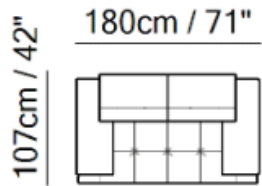

Corner Sofa

235

2 Seater Sofa