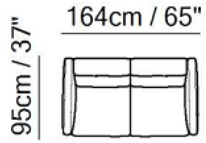

005

2 Seater Sofa