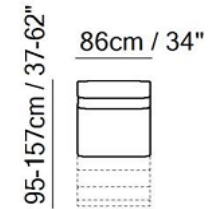

Large Seat With Left or Right Arm Electric Recliner

005

2 Seater Sofa

009

2 Seater Maxi Sofa

F25

Seat No Arms Electric Recliner

F38

Large Seat No Arms Electric Recliner

016/017

2 Seater One Arm Left or Right

018/019

2 Seater Maxi One Arm Left or Right

001

Seat No Arms

291