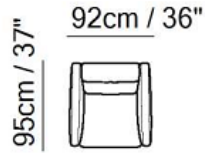

www.beadlecromeinteriors.co.uk

003

Armchair

F46/R46

2 Seater Maxi With Electric Recliners

F00/F02

Seat With Left or Right Arm Electric Recliner

F50/F52