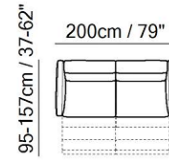

www.beadlecromeinteriors.co.uk

003

Armchair

F46/R46

2 Seater Maxi With Electric Recliners

F00/F02

Seat With Left or Right Arm Electric Recliner

F50/F52