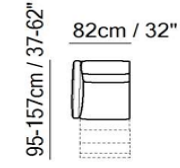

www.beadlecromeinteriors.co.uk

003

Armchair

F46/R46

2 Seater Maxi With Electric Recliners

F00/F02

Seat With Left or Right Arm Electric Recliner

F50/F52

Large Seat With Left or Right Arm Electric Recliner

005

2 Seater Sofa

009

2 Seater Maxi Sofa

F25

Seat No Arms Electric Recliner

F38