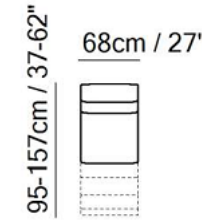

Large Seat With Left or Right Arm Electric Recliner

005

2 Seater Sofa

009

2 Seater Maxi Sofa

F25

Seat No Arms Electric Recliner

F38

Large Seat No Arms Electric Recliner

016/017

2 Seater One Arm Left or Right

018/019

2 Seater Maxi One Arm Left or Right

001

Seat No Arms

291