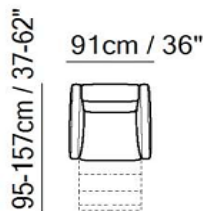

F54

Arm Chair Electric Recliner