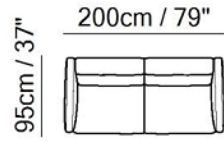

009

2 Seater Maxi Sofa