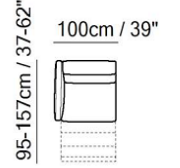

www.beadlecromeinteriors.co.uk

003

Armchair

F46/R46

2 Seater Maxi With Electric Recliners

F00/F02

Seat With Left or Right Arm Electric Recliner

F50/F52