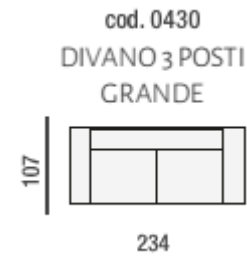

Modular Units

Chaise Longue and Open End

Peninsula units

Armchairs, Sofas and Footstool