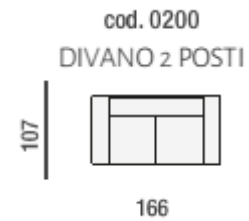

Modular Units

Chaise Longue and Open End

Peninsula units

Armchairs, Sofas and Footstool