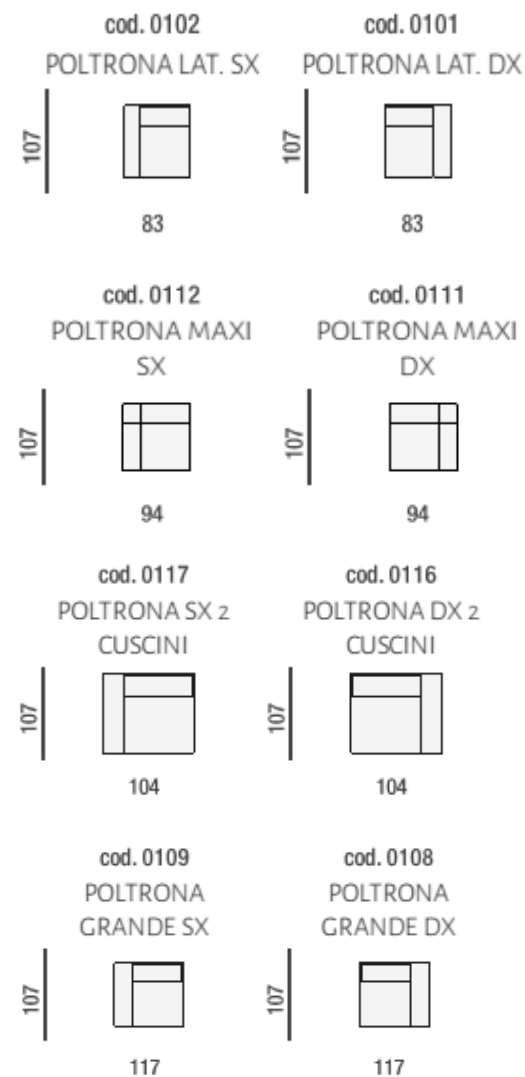

cod. 1243  
2 POSTI LAT. SX - 2  
RLX

cod. 1242  
2 POSTI LAT. DX - 2  
RLX

cod. 1241  
2 P MAXI LAT. SX - 2  
RLX

cod. 1240  
2 P MAXI LAT. DX - 2  
RLX

cod. 1357  
3 P 2C LAT. SX - 2  
RLX

cod. 1356  
3 P 2C LAT. DX - 2  
RLX

cod. 1387  
3 P GRANDE LAT. SX  
- 2 RLX

cod. 1386  
3 P GRANDE LAT. DX  
- 2 RLX

## Modular Units

**Two seater one recliner with one arm**

**Left or Right Hand Facing**

## Modular Units

**One Seater With One Arm**

**Left or Right Hand Facing**

**Modular Units**  
**One seater recliner with one arm**  
**Left or Right hand facing**

**Modular Units**  
**Two Seater With One Arm**  
**Left or Right Hand Facing**