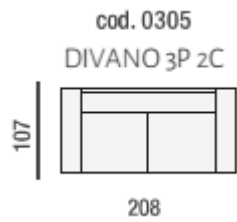

Modular Units

Chaise Longue and Open End

Peninsula units

Armchairs, Sofas and Footstool