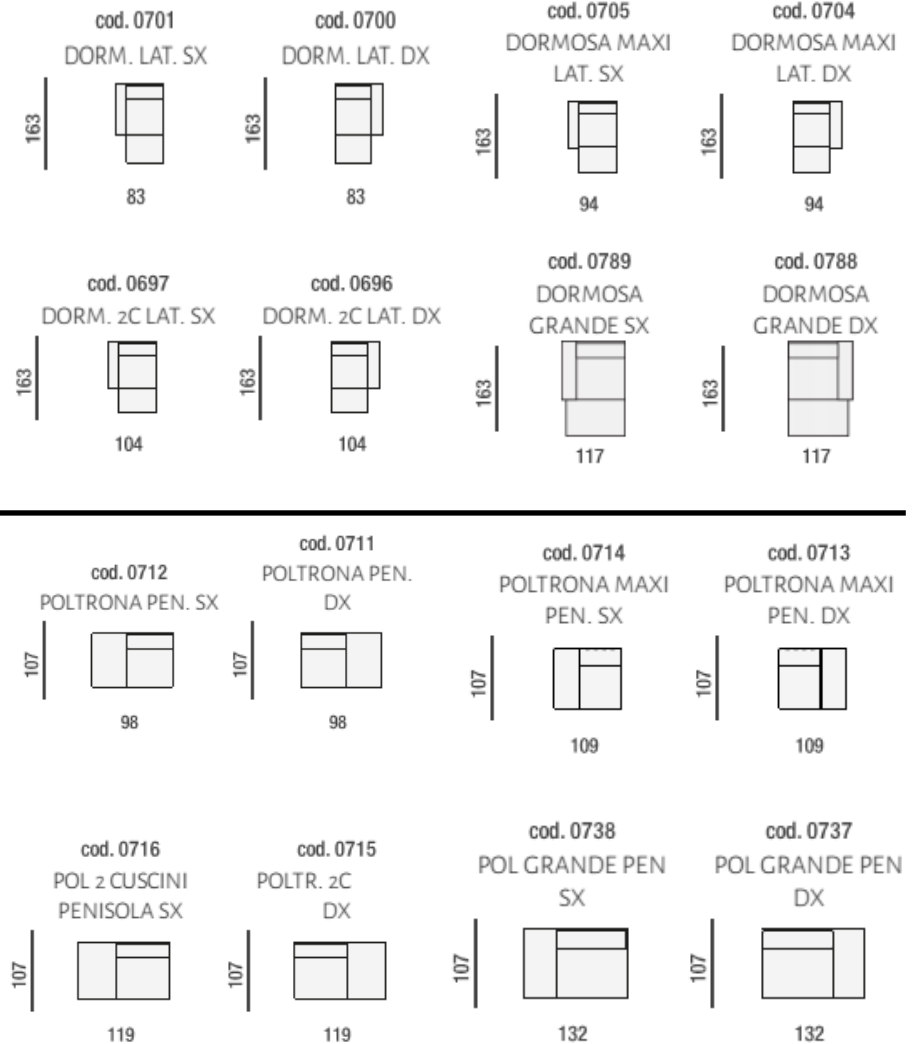

Modular Units

Chaise Longue and Open End

Peninsula units

Armchairs, Sofas and Footstool