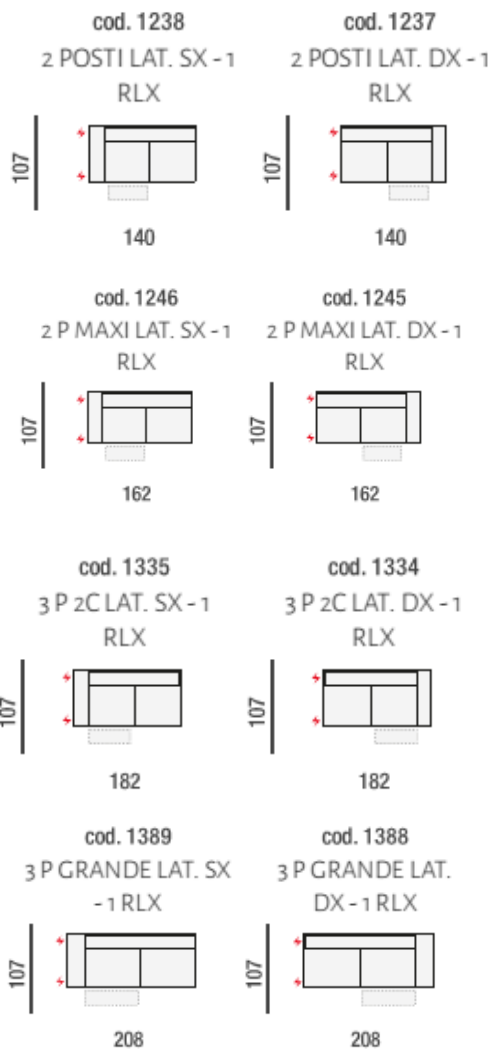

cod. 1243  
2 POSTI LAT. SX - 2  
RLX

cod. 1242  
2 POSTI LAT. DX - 2  
RLX

cod. 1241  
2 P MAXI LAT. SX - 2  
RLX

cod. 1240  
2 P MAXI LAT. DX - 2  
RLX

cod. 1357  
3 P 2C LAT. SX - 2  
RLX

cod. 1356  
3 P 2C LAT. DX - 2  
RLX

cod. 1387  
3 P GRANDE LAT. SX  
- 2 RLX

cod. 1386  
3 P GRANDE LAT. DX  
- 2 RLX

## Modular Units

**Two seater one recliner with one arm**

**Left or Right Hand Facing**

## Modular Units

**One Seater With One Arm**

**Left or Right Hand Facing**

**Modular Units**  
**One seater recliner with one arm**  
**Left or Right hand facing**

**Modular Units**  
**Two Seater With One Arm**  
**Left or Right Hand Facing**