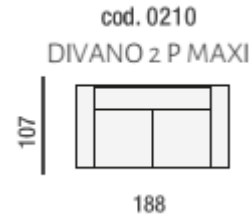

Modular Units

Chaise Longue and Open End

Peninsula units

Armchairs, Sofas and Footstool