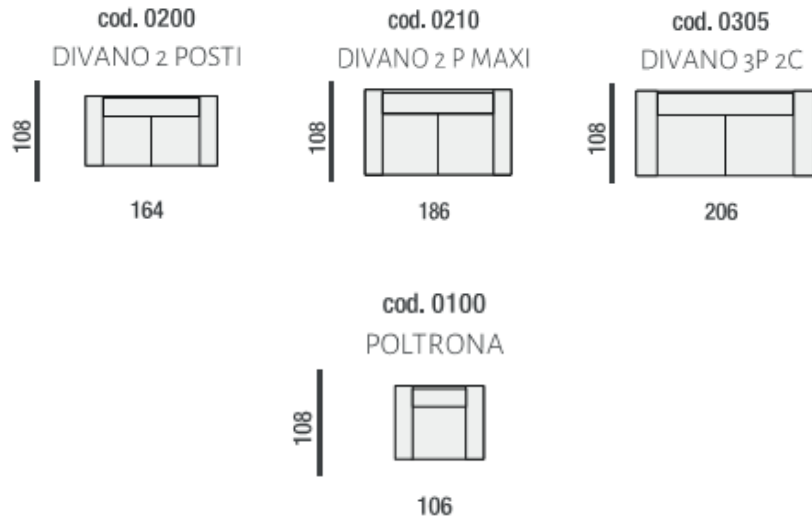

Sofas and Armchair