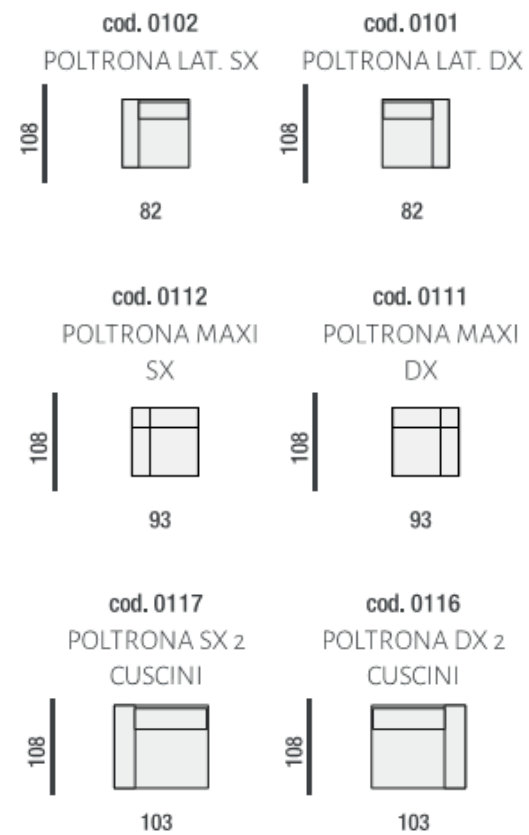

### Armless Units

Two Seater With One Arm

With One Electric Recliner

Left or Right Hand Facing

Modular Units

One Seater With One Arm

Left or Right Hand Facing