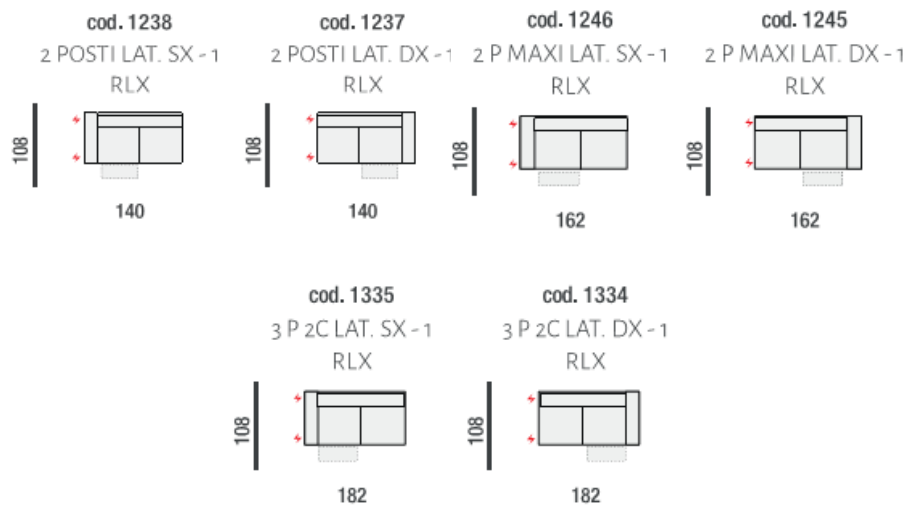

### Armless Units

Two Seater With One Arm

With One Electric Recliner

Left or Right Hand Facing

Modular Units

One Seater With One Arm

Left or Right Hand Facing