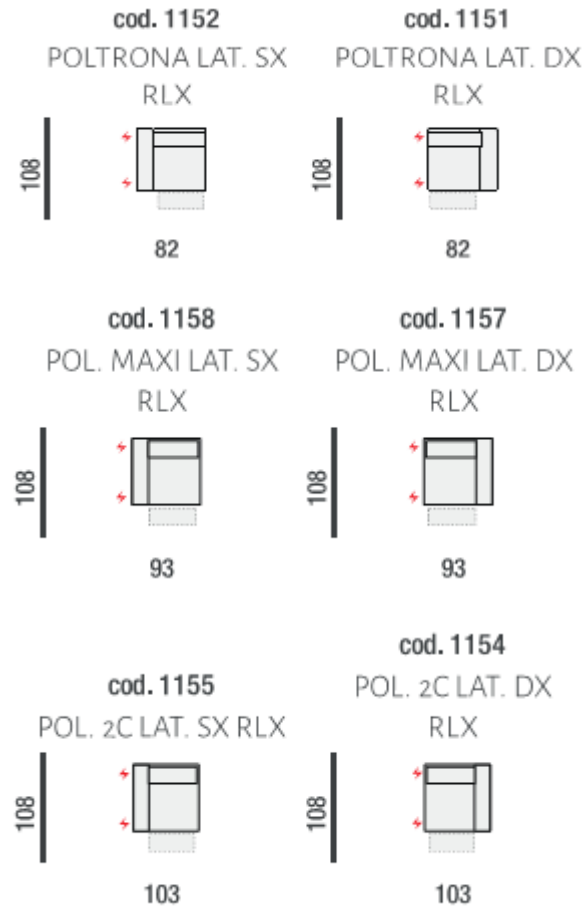

Modular Units

One Seater With One Arm

Electric Recliner Left or Right Hand Facing