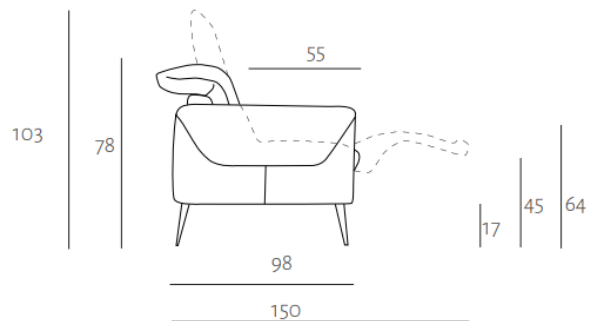

cod. 0100
POLTRONA

cod. 0176
POLTR. XL