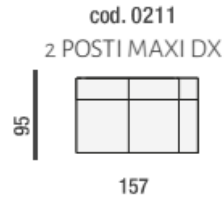

Corner

Corner "A" Squared

Corner & Chair  
Peninsula LHF

Large Chair 1 Arm RHF  
With Electric Recliner

Chair (2 cushions) 1 Arm  
LHF With Electric Recliner

Chair (2 Cushions) 1 Arm  
RHF with Electric Recliner

3 Seater (2 Cushions)  
1 Arm RHF

2 Seater Maxi 1 Arm  
LHF

2 Seater Maxi 1 Arm  
RHF

Corner & Chair  
Peninsula RHF

Square Corner & Chair  
Peninsula LHF

Square Corner & Chair  
Peninsula RHF

2 Seater 1 Arm  
LHF