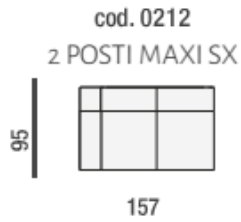

Corner

Corner "A" Squared

Corner & Chair  
Peninsula LHF

Large Chair 1 Arm RHF  
With Electric Recliner

Chair (2 cushions) 1 Arm  
LHF With Electric Recliner

Chair (2 Cushions) 1 Arm  
RHF with Electric Recliner

3 Seater (2 Cushions)  
1 Arm RHF

2 Seater Maxi 1 Arm  
LHF

2 Seater Maxi 1 Arm  
RHF

Corner & Chair  
Peninsula RHF

Square Corner & Chair  
Peninsula LHF

Square Corner & Chair  
Peninsula RHF

2 Seater 1 Arm  
LHF