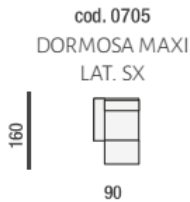

Large Chaise Longue
1 Arm RHF

Chaise Longue Maxi
1 Arm LHF