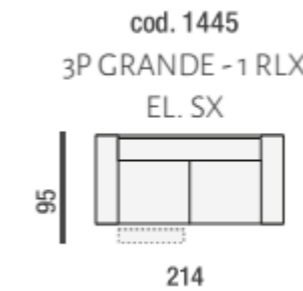

www.beadlecromeinteriors.co.uk

Beadle Crome Interiors Town Centre 44/52 Oxford Road Reading Berkshire RG1 7LA
T 0118 958 1356 W www.beadlecromeinteriors.co.uk

Large 3 Seater With
2 Electric Recliners

Large 3 Seater With LHF
Electric Recliner