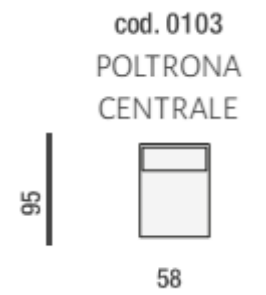

Large 3 Seater RHF With 2
Electric Recliners

XL Armless
Unit

Big Armless
Unit

Armless Unit (2
Cushions)

Maxi Armless
Unit

Chair (2 Cushions)
Peninsula RHF

Maxi Chair
Peninsula LHF

Maxi Chair
Peninsula RHF

Chair Peninsula
LHF

Armless Unit

Corner

Corner "A" Squared

Corner & Chair
Peninsula LHF

Chair Peninsula
RHF

XL Chaise
Longue 1 Arm
LHF

XL Chaise
Longue 1 Arm
RHF