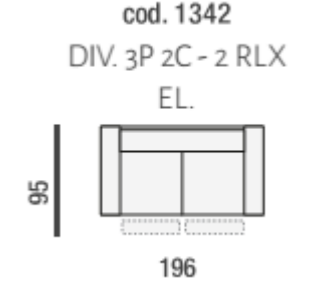

3 Seater (2 Cushions) 2
Electric Recliners