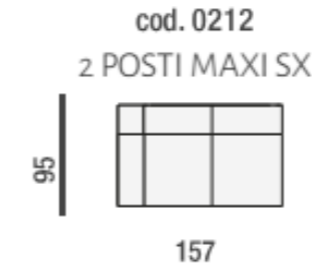

2 Seater Maxi 1
Arm LHF