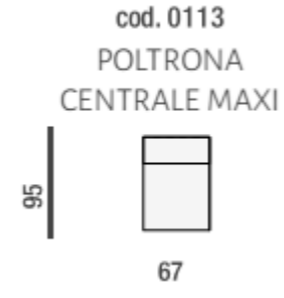

Large 3 Seater RHF With 2
Electric Recliners

XL Armless
Unit

Big Armless
Unit

Armless Unit (2
Cushions)

Maxi Armless
Unit

Chair (2 Cushions)
Peninsula RHF

Maxi Chair
Peninsula LHF

Maxi Chair
Peninsula RHF

Chair Peninsula
LHF

Armless Unit

Corner

Corner "A" Squared

Corner & Chair
Peninsula LHF

Chair Peninsula
RHF

XL Chaise
Longue 1 Arm
LHF

XL Chaise
Longue 1 Arm
RHF