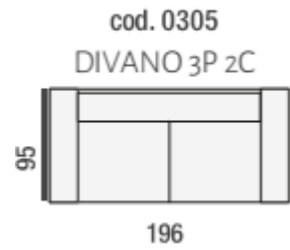

3 Seater (2 Cushions)