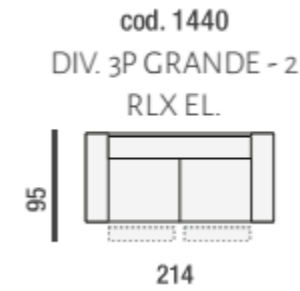

www.beadlecromeinteriors.co.uk

Beadle Crome Interiors Town Centre 44/52 Oxford Road Reading Berkshire RG1 7LA
T 0118 958 1356 W www.beadlecromeinteriors.co.uk

Large 3 Seater With
2 Electric Recliners

Large 3 Seater With LHF
Electric Recliner