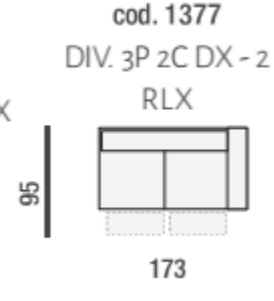

Chaise Longue 1
Arm RHF

Large 3 Seater
LHF With Electric
Recliner

Large 3 Seater
RHF With Electric
Recliner

3 Seater (2
Cushions) 1 Arm
LHF 2 Electric
Recliners

3 Seater (2
Cushions) 1 Arm
RHF 2 Electric
Recliners