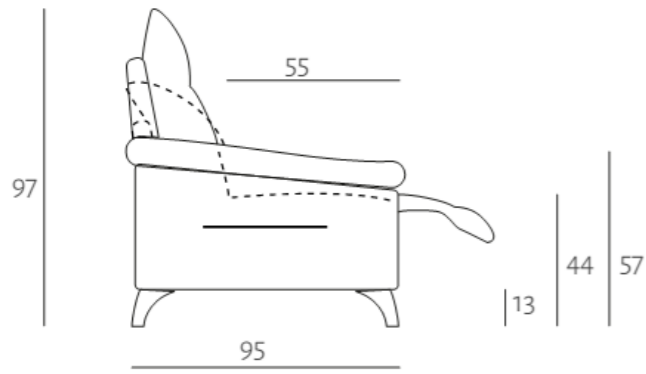

www.beadlecromeinteriors.co.uk

Beadle Crome Interiors Town Centre 44/52 Oxford Road Reading Berkshire RG1 7LA
T 0118 958 1356 W www.beadlecromeinteriors.co.uk

Large 3 Seater With
2 Electric Recliners

Large 3 Seater With LHF
Electric Recliner