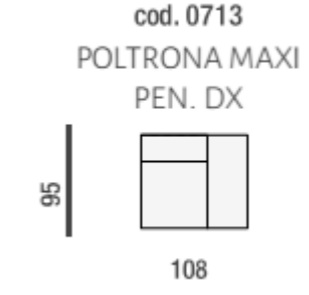

Large 3 Seater RHF With 2
Electric Recliners

XL Armless
Unit

Big Armless
Unit

Armless Unit (2
Cushions)

Maxi Armless
Unit

Chair (2 Cushions)
Peninsula RHF

Maxi Chair
Peninsula LHF

Maxi Chair
Peninsula RHF