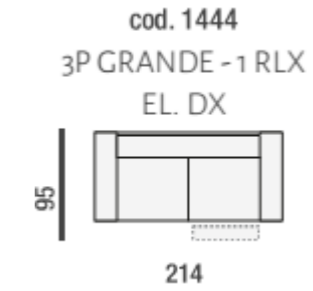

www.beadlecromeinteriors.co.uk

Beadle Crome Interiors Town Centre 44/52 Oxford Road Reading Berkshire RG1 7LA
T 0118 958 1356 W www.beadlecromeinteriors.co.uk

Large 3 Seater With
2 Electric Recliners

Large 3 Seater With LHF
Electric Recliner