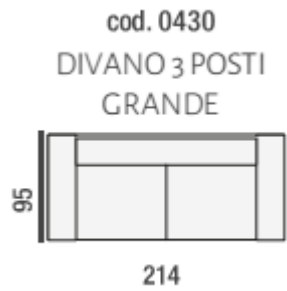

3 Seater Large