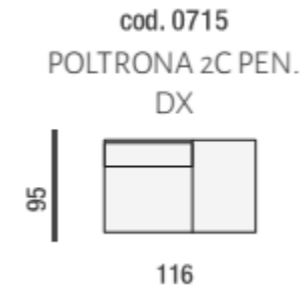

Large 3 Seater RHF With 2
Electric Recliners

XL Armless
Unit

Big Armless
Unit

Armless Unit (2
Cushions)

Maxi Armless
Unit

Chair (2 Cushions)
Peninsula RHF

Maxi Chair
Peninsula LHF

Maxi Chair
Peninsula RHF