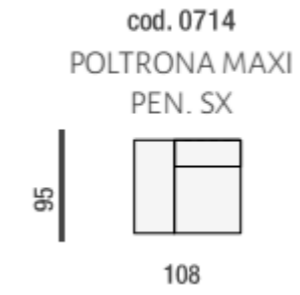

Large 3 Seater RHF With 2
Electric Recliners

XL Armless
Unit

Big Armless
Unit

Armless Unit (2
Cushions)

Maxi Armless
Unit

Chair (2 Cushions)
Peninsula RHF

Maxi Chair
Peninsula LHF

Maxi Chair
Peninsula RHF