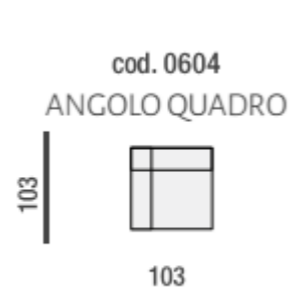

Corner "A" Squared