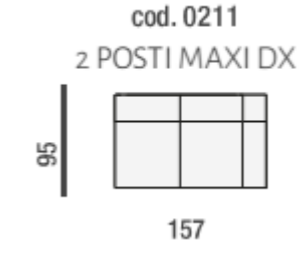

2 Seater Maxi 1
Arm RHF