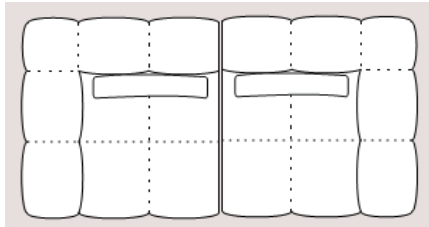

Sofas

Small Sofa

Width 226cm x Depth 117cm x Height 73cm

Medium Sofa

Width 306cm x Depth 117cm x Height 73cm

Large Sofa

Width 386cm x Depth 117cm x Height 73cm

Peninsulas

Open Peninsula End Units Left or Right

163cm x 117cm x Height 73cm

Sofa Chaises

Small Sofa Chaise Left or Right Facing

113cm x 165cm x Height 73cm

Large Sofa Chaise Left or Right Facing

153cm x 165cm x Height 73cm