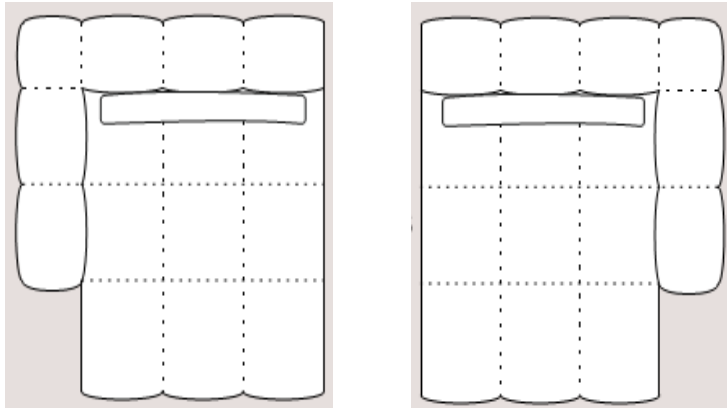

Sofas

Small Sofa

Width 226cm x Depth 117cm x Height 73cm

Medium Sofa

Width 306cm x Depth 117cm x Height 73cm

Large Sofa

Width 386cm x Depth 117cm x Height 73cm

Peninsulas

Open Peninsula End Units Left or Right

163cm x 117cm x Height 73cm

Sofa Chaises

Small Sofa Chaise Left or Right Facing

113cm x 165cm x Height 73cm

Large Sofa Chaise Left or Right Facing

153cm x 165cm x Height 73cm

Accent Chair and Footstools

Accent Chair

Width 105cm x Depth 90cm x Height 73cm

Small Footstool

80cm x 80cm

Medium Footstool

80cm x 120cm

Large Footstool

120cm x 120cm

Modular Corner Range

Corner Section

117cm x 117cm x Height 73cm

2 Seater 1 Arm Left or Right Facing

153cm x 117cm x Height 73cm

3 Seater 1 Arm Left or Right Facing

193cm x 117cm x Height 73cm