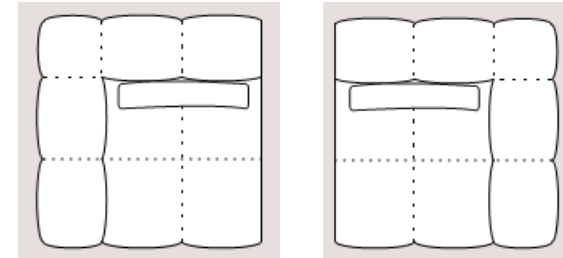

Sofas

Small Sofa

Width 226cm x Depth 117cm x Height 73cm

Medium Sofa

Width 306cm x Depth 117cm x Height 73cm

Large Sofa

Width 386cm x Depth 117cm x Height 73cm

Peninsulas

120cm x 120cm

Modular Corner Range

Corner Section

117cm x 117cm x Height 73cm

2 Seater 1 Arm Left or Right Facing

153cm x 117cm x Height 73cm

3 Seater 1 Arm Left or Right Facing

193cm x 117cm x Height 73cm

1 Seat Left or Right Facing

113cm x 117cm x Height 73cm

Armless Units

Small

80cm x 117cm x Height 73cm

Medium

120cm x 117cm x Height 73cm

Large