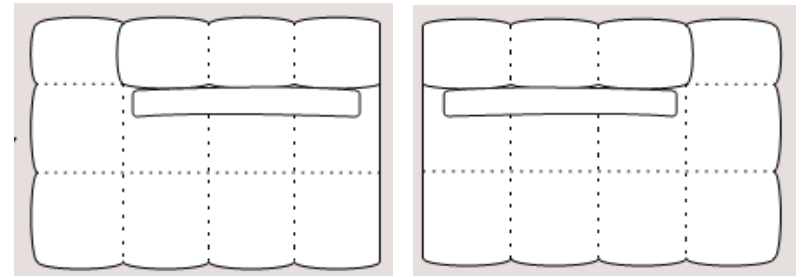

Sofas

Small Sofa

Width 226cm x Depth 117cm x Height 73cm

Medium Sofa

Width 306cm x Depth 117cm x Height 73cm

Large Sofa

Width 386cm x Depth 117cm x Height 73cm

Peninsulas

Open Peninsula End Units Left or Right

163cm x 117cm x Height 73cm

Sofa Chaises

Small Sofa Chaise Left or Right Facing

113cm x 165cm x Height 73cm

Large Sofa Chaise Left or Right Facing

153cm x 165cm x Height 73cm