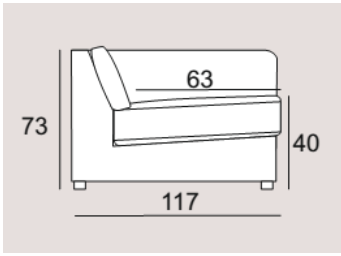

Sofas

Small Sofa

Width 226cm x Depth 117cm x Height 73cm

Medium Sofa

Width 306cm x Depth 117cm x Height 73cm

Large Sofa

Width 386cm x Depth 117cm x Height 73cm

Peninsulas

Open Peninsula End Units Left or Right

163cm x 117cm x Height 73cm

Sofa Chaises

Small Sofa Chaise Left or Right Facing

113cm x 165cm x Height 73cm

Large Sofa Chaise Left or Right Facing

153cm x 165cm x Height 73cm

120cm x 120cm

Modular Corner Range

Corner Section

117cm x 117cm x Height 73cm

2 Seater 1 Arm Left or Right Facing

153cm x 117cm x Height 73cm

3 Seater 1 Arm Left or Right Facing

193cm x 117cm x Height 73cm

1 Seat Left or Right Facing

113cm x 117cm x Height 73cm

Armless Units

Small

80cm x 117cm x Height 73cm

Medium

120cm x 117cm x Height 73cm

Large