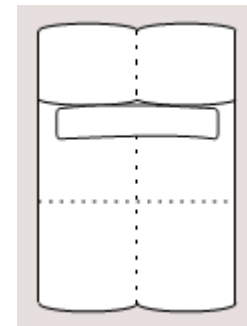

Sofas

Small Sofa

Width 226cm x Depth 117cm x Height 73cm

Medium Sofa

Width 306cm x Depth 117cm x Height 73cm

Large Sofa

Width 386cm x Depth 117cm x Height 73cm

Peninsulas

Accent Chair and Footstools

Accent Chair

Width 105cm x Depth 90cm x Height 73cm

Small Footstool

80cm x 80cm

Medium Footstool

80cm x 120cm

Large Footstool

120cm x 120cm

Modular Corner Range

Corner Section

117cm x 117cm x Height 73cm

2 Seater 1 Arm Left or Right Facing

153cm x 117cm x Height 73cm

3 Seater 1 Arm Left or Right Facing

193cm x 117cm x Height 73cm

1 Seat Left or Right Facing

113cm x 117cm x Height 73cm

Armless Units

Small

80cm x 117cm x Height 73cm

Medium

120cm x 117cm x Height 73cm

Large