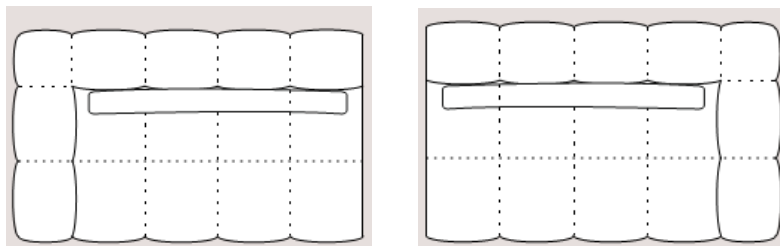

Sofas

Small Sofa

Width 226cm x Depth 117cm x Height 73cm

Medium Sofa

Width 306cm x Depth 117cm x Height 73cm

Large Sofa

Width 386cm x Depth 117cm x Height 73cm

Peninsulas

120cm x 120cm

Modular Corner Range

Corner Section

117cm x 117cm x Height 73cm

2 Seater 1 Arm Left or Right Facing

153cm x 117cm x Height 73cm

3 Seater 1 Arm Left or Right Facing

193cm x 117cm x Height 73cm

1 Seat Left or Right Facing

113cm x 117cm x Height 73cm

Armless Units

Small

80cm x 117cm x Height 73cm

Medium

120cm x 117cm x Height 73cm

Large