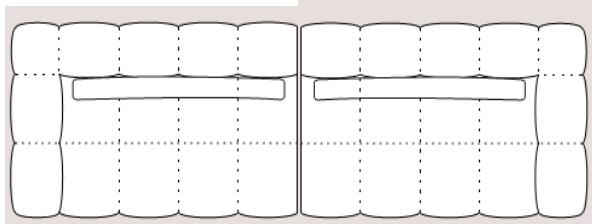

Sofas

Small Sofa

Width 226cm x Depth 117cm x Height 73cm

Medium Sofa

Width 306cm x Depth 117cm x Height 73cm

Large Sofa

Width 386cm x Depth 117cm x Height 73cm

Peninsulas

Open Peninsula End Units Left or Right

163cm x 117cm x Height 73cm

Sofa Chaises

Small Sofa Chaise Left or Right Facing

113cm x 165cm x Height 73cm

Large Sofa Chaise Left or Right Facing

153cm x 165cm x Height 73cm

120cm x 120cm

Modular Corner Range

Corner Section

117cm x 117cm x Height 73cm

2 Seater 1 Arm Left or Right Facing

153cm x 117cm x Height 73cm

3 Seater 1 Arm Left or Right Facing

193cm x 117cm x Height 73cm