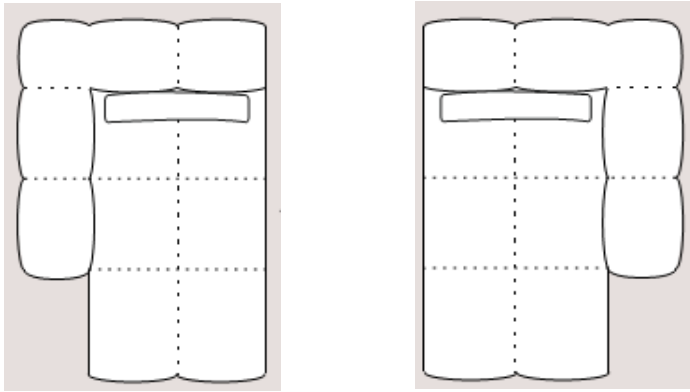

Sofas

Small Sofa

Width 226cm x Depth 117cm x Height 73cm

Medium Sofa

Width 306cm x Depth 117cm x Height 73cm

Large Sofa

Width 386cm x Depth 117cm x Height 73cm

Peninsulas

Open Peninsula End Units Left or Right

163cm x 117cm x Height 73cm

Sofa Chaises

Small Sofa Chaise Left or Right Facing

113cm x 165cm x Height 73cm

Large Sofa Chaise Left or Right Facing

153cm x 165cm x Height 73cm