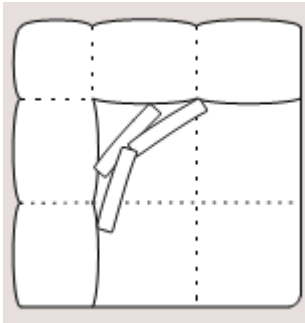

Sofas

Small Sofa

Width 226cm x Depth 117cm x Height 73cm

Medium Sofa

Width 306cm x Depth 117cm x Height 73cm

Large Sofa

Width 386cm x Depth 117cm x Height 73cm

Peninsulas

Open Peninsula End Units Left or Right

163cm x 117cm x Height 73cm

Sofa Chaises

Small Sofa Chaise Left or Right Facing

113cm x 165cm x Height 73cm

Large Sofa Chaise Left or Right Facing

153cm x 165cm x Height 73cm

Accent Chair and Footstools

Accent Chair

Width 105cm x Depth 90cm x Height 73cm

Small Footstool

80cm x 80cm

Medium Footstool

80cm x 120cm

Large Footstool

120cm x 120cm

Modular Corner Range

Corner Section

117cm x 117cm x Height 73cm

2 Seater 1 Arm Left or Right Facing

153cm x 117cm x Height 73cm

3 Seater 1 Arm Left or Right Facing

193cm x 117cm x Height 73cm