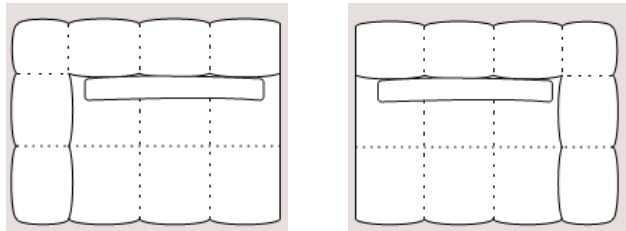

Sofas

Small Sofa

Width 226cm x Depth 117cm x Height 73cm

Medium Sofa

Width 306cm x Depth 117cm x Height 73cm

Large Sofa

Width 386cm x Depth 117cm x Height 73cm

Peninsulas

Open Peninsula End Units Left or Right

163cm x 117cm x Height 73cm

Sofa Chaises

Small Sofa Chaise Left or Right Facing

113cm x 165cm x Height 73cm

Large Sofa Chaise Left or Right Facing

153cm x 165cm x Height 73cm

Accent Chair and Footstools

Accent Chair

Width 105cm x Depth 90cm x Height 73cm

Small Footstool

80cm x 80cm

Medium Footstool

80cm x 120cm

Large Footstool

120cm x 120cm

Modular Corner Range

Corner Section

117cm x 117cm x Height 73cm

2 Seater 1 Arm Left or Right Facing

153cm x 117cm x Height 73cm

3 Seater 1 Arm Left or Right Facing

193cm x 117cm x Height 73cm