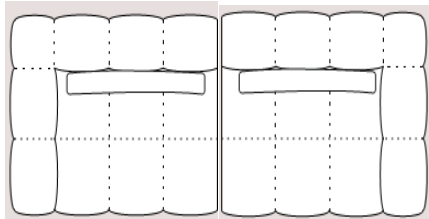

Sofas

Small Sofa

Width 226cm x Depth 117cm x Height 73cm

Medium Sofa

Width 306cm x Depth 117cm x Height 73cm

Large Sofa

Width 386cm x Depth 117cm x Height 73cm

Peninsulas

Open Peninsula End Units Left or Right

163cm x 117cm x Height 73cm

Sofa Chaises

Small Sofa Chaise Left or Right Facing

113cm x 165cm x Height 73cm

Large Sofa Chaise Left or Right Facing

153cm x 165cm x Height 73cm