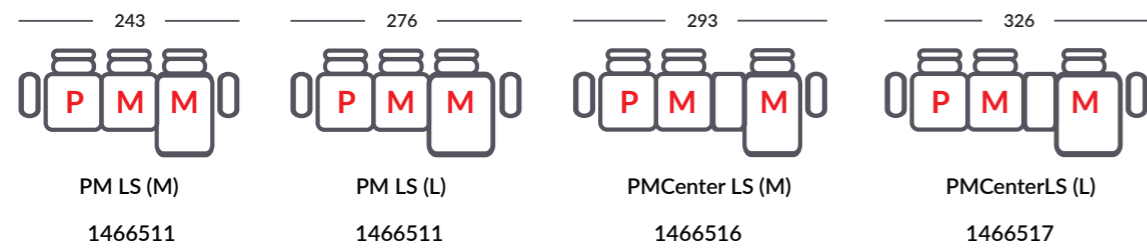

Measurements Stressless® Anna A1

Seat height: 46,5 cm
 Seat depth: 54 cm
 Sofa height: 86/102/68 cm
 Depth upright: 103 cm
 Depth reclined: 166 cm
 Depth long seat: 171 cm
 Distance to wall: 6 cm

Modules with Power as option in all seats

Modules without Power

Configurations

Modules with and without Power can be combined in a large number of setups. The illustrated setups are examples of popular combinations.

Abbreviations
 M: Manual (no Power)
 P: Power
 LS: Longseat
 C: Corner

Configurations with corner and end/center modules