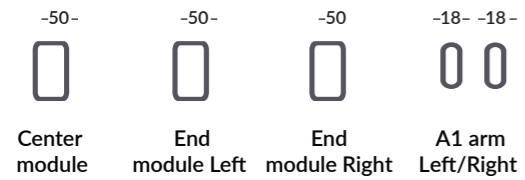

Measurements Stressless® Anna A1

Seat height: 46,5 cm
 Seat depth: 54 cm
 Sofa height: 86/102/68 cm
 Depth upright: 103 cm
 Depth reclined: 166 cm
 Depth long seat: 171 cm
 Distance to wall: 6 cm

Modules with Power as option in all seats

Modules without Power

Configurations

Modules with and without Power can be combined in a large number of setups. The illustrated setups are examples of popular combinations.

Abbreviations
 M: Manual (no Power)
 P: Power
 LS: Longseat
 C: Corner

Configurations with corner and end/center modules