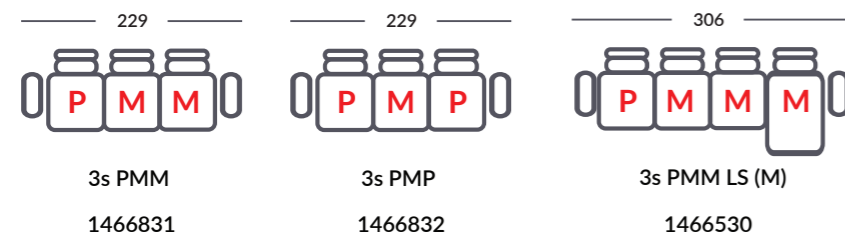

Measurements Stressless® Anna A1

Seat height: 46,5 cm
 Seat depth: 54 cm
 Sofa height: 86/102/68 cm
 Depth upright: 103 cm
 Depth reclined: 166 cm
 Depth long seat: 171 cm
 Distance to wall: 6 cm

Modules with Power as option in all seats

Modules without Power

Configurations

Modules with and without Power can be combined in a large number of setups. The illustrated setups are examples of popular combinations.

Abbreviations
 M: Manual (no Power)
 P: Power
 LS: Longseat
 C: Corner

Configurations with corner and end/center modules