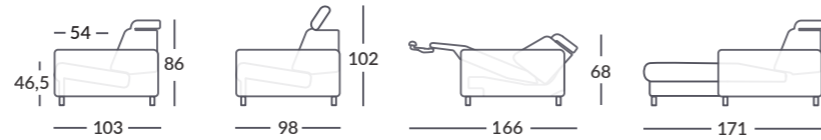

Measurements Stressless® Anna A1

Seat height: 46,5 cm
 Seat depth: 54 cm
 Sofa height: 86/102/68 cm
 Depth upright: 103 cm
 Depth reclined: 166 cm
 Depth long seat: 171 cm
 Distance to wall: 6 cm

Modules with Power as option in all seats

Modules without Power

Configurations

Modules with and without Power can be combined in a large number of setups. The illustrated setups are examples of popular combinations.

Abbreviations
 M: Manual (no Power)
 P: Power
 LS: Longseat
 C: Corner

Configurations with corner and end/center modules