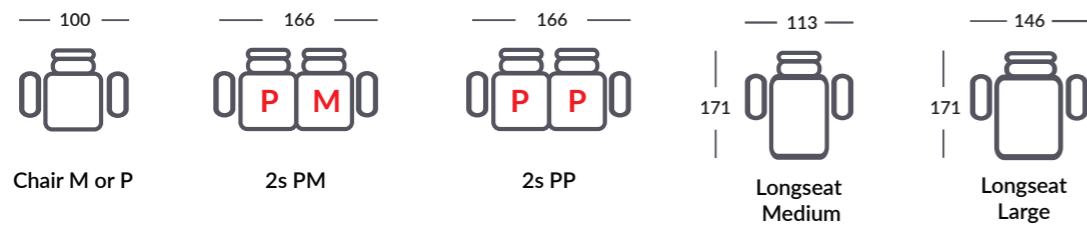

Measurements Stressless® Anna A1

Seat height: 46,5 cm
 Seat depth: 54 cm
 Sofa height: 86/102/68 cm
 Depth upright: 103 cm
 Depth reclined: 166 cm
 Depth long seat: 171 cm
 Distance to wall: 6 cm

Modules with Power as option in all seats

Modules without Power

Configurations

Modules with and without Power can be combined in a large number of setups. The illustrated setups are examples of popular combinations.

Abbreviations
 M: Manual (no Power)
 P: Power
 LS: Longseat
 C: Corner

Configurations with corner and end/center modules